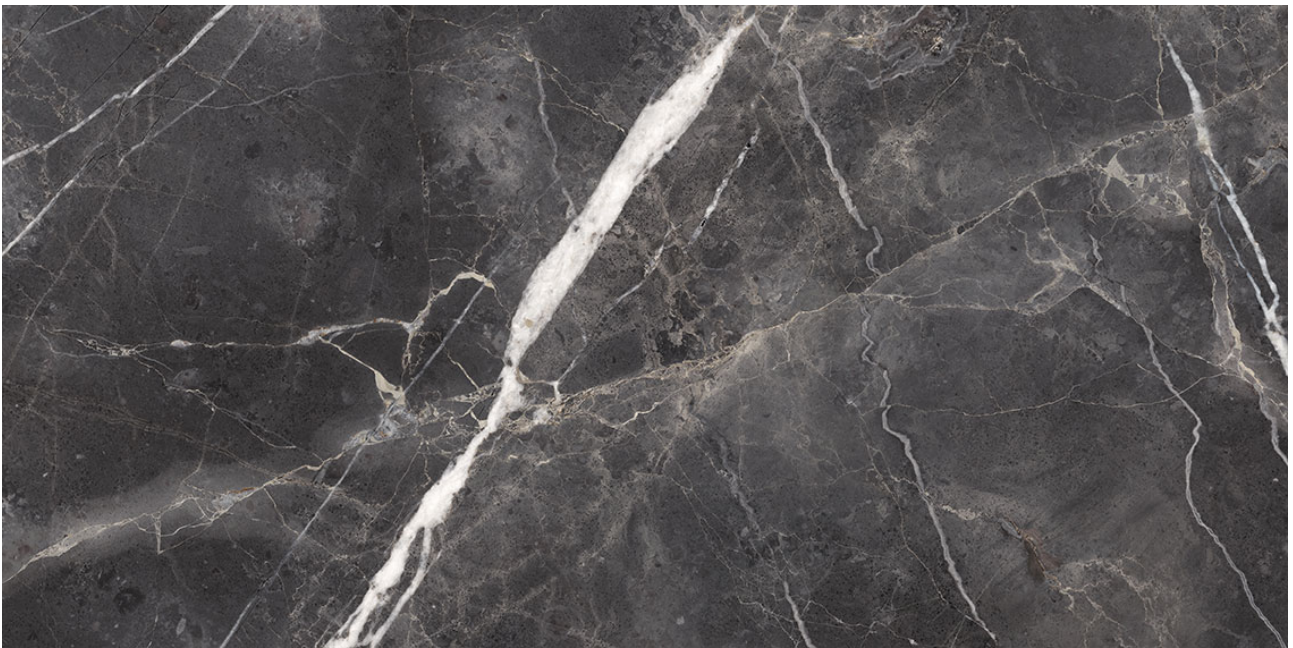

**Roma Tile  
& Marble**

---

**PRODUCT**  
**ROYAL STONEWORKS 24X48 TUSCAN FORGE VEIN**  
**POLISHED**

---

Tile | 24"x48" | Porcelain

## TECHNICAL DATA

CODE: QUSW-TF-6P  
NAME: Royal Stoneworks 24X48 Tuscan Forge Vein Polished  
SIZE: 24"x48"  
SERIES: Royal Stoneworks  
FINISH: Polished  
LOOK: Stone Look  
EDGE: Rectified  
FAMILY: Tile  
FROST RESISTANCE: Yes  
SHADE VARIATION: V3  
SUITABLE FOR: Indoor|Shower  
TYPOLOGY: Porcelain  
TYPE OF PIECE: Field Tile  
USE: Floor and Wall