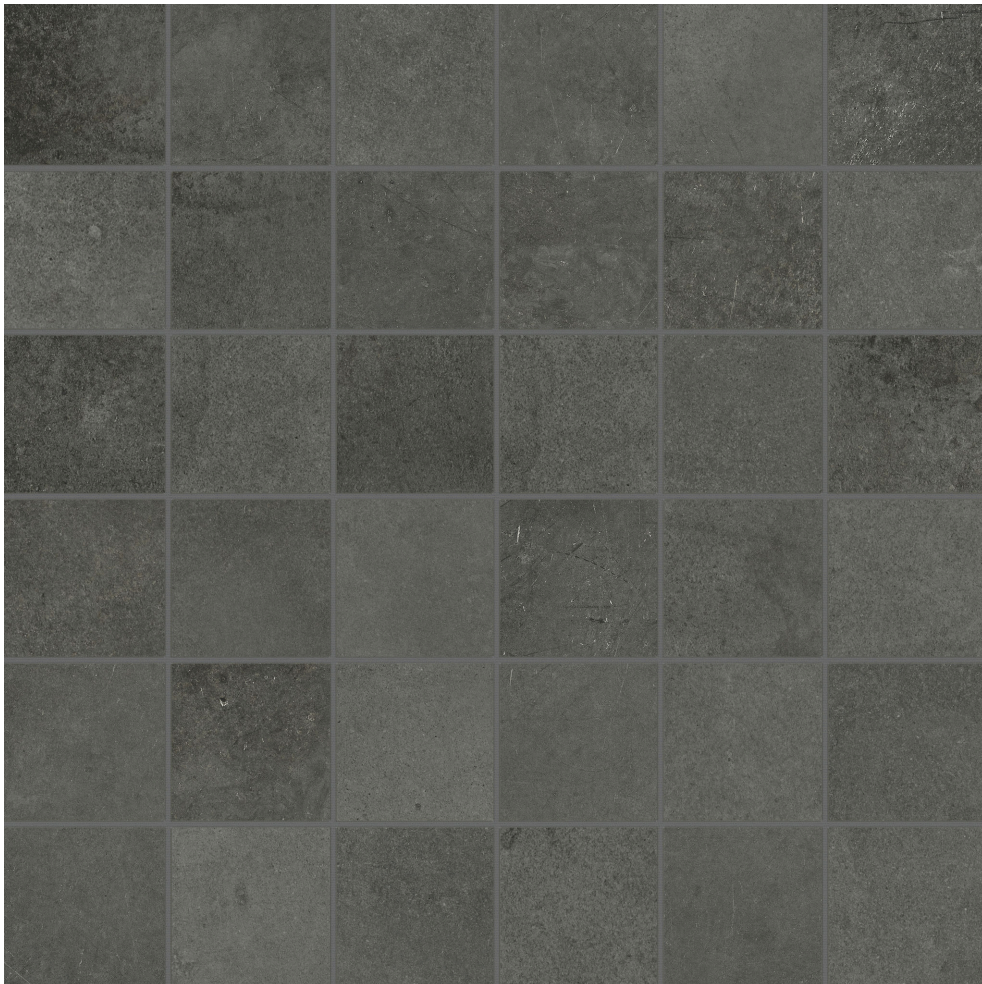

### CERAFORGE 2X2 OXIDE

---

Tile | 2"x2" | Color Body Porcelain

**TECHNICAL DATA**

CODE: AC4501-00622

NAME: Ceraforge 2x2 Oxide

SIZE: 2"x2"

SERIES: Ceraforge

SHADE VARIATION: V3

SUITABLE FOR: Indoor| Outdoor

TYPOLOGY: Color Body Porcelain

THICKNESS: 9mm

TYPE OF PIECE: Mosaic

USE: Floor and Wall

NOTES: This product is special order and cannot be cancelled, returned, or refunded.