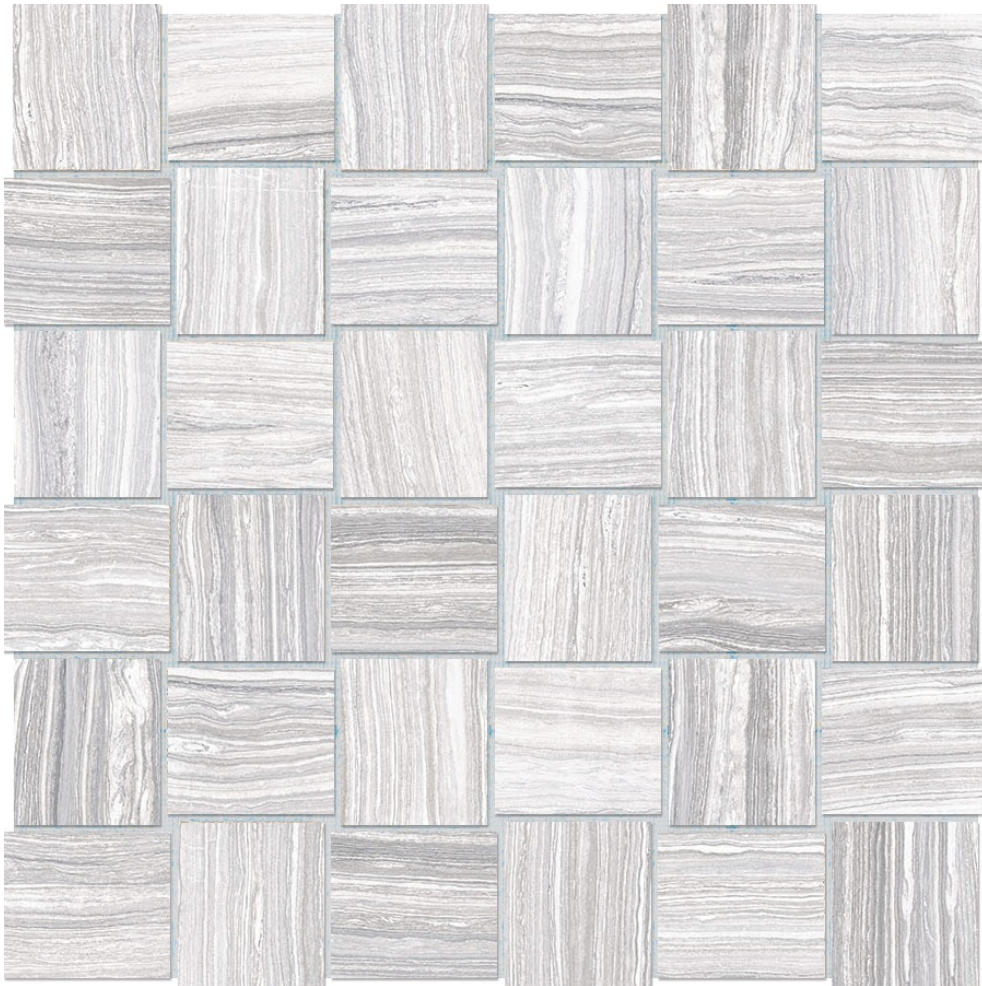

Roma Tile & Marble

PRODUCT

2X2 ICE BASKETWEAVE

Tile | 12"x12" | Glazed Porcelain

TECHNICAL DATA

CODE: AC4501-00840

NAME: 2x2 Ice Basketweave

SIZE: 12"x12"

SERIES: Eramosa

FINISH: Matt

LOOK: Marble Look

FAMILY: Tile

FROST RESISTANCE: Yes

MOSAIC TYPE: Mesh-Mounted

PEI: 4

SUITABLE FOR: Indoor