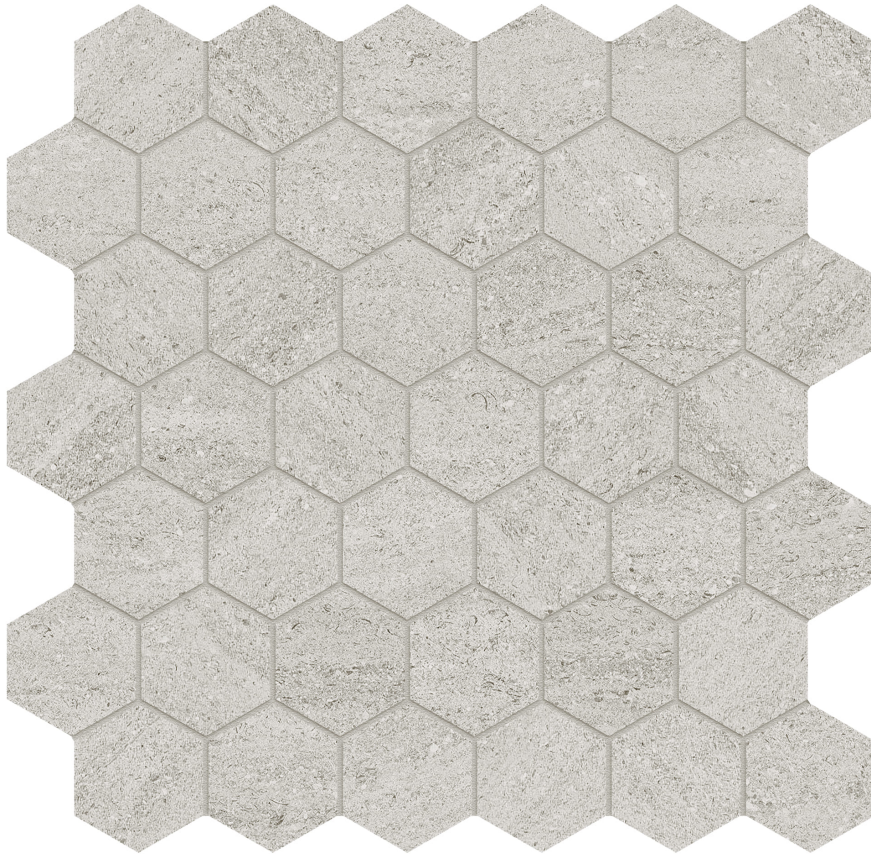

**Roma Tile
& Marble**

PRODUCT

LITHOFORM 2\ " HEX VEINCUT VISTA

Tile | 12"x12" | Porcelain

TECHNICAL DATA

CODE: AC8510-00370

NAME: Lithoform 2'' Hex Veincut Vista

SIZE: 12''x12''

SERIES: Lithoform

FINISH: Organic Matte

LOOK: Stone Look

EDGE: Rectified

FAMILY: Tile

SUITABLE FOR: Indoor| Outdoor

TYPOLOGY: Porcelain

TYPE OF PIECE: Mosaic