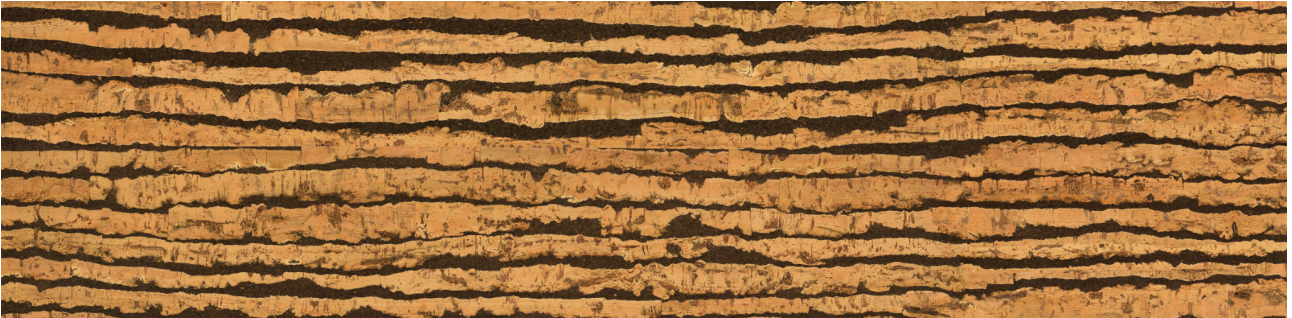

Roma Tile
& Marble

PRODUCT
CORK CLICK LANZAROTE

Waterproof Flooring | 12"x48,6" | HDF

TECHNICAL DATA

CODE: LCCORK202011

NAME: Cork Click Lanzarote

SIZE: 12"x48,6"

SERIES: True Earth Cork Click

FINISH: Matt

LOOK: Wood Look

CLICK SYSTEM: UNICLIC system

COMMERCIAL WARRANTY: Class 33

CORE BOARD THICKNESS: 7 mm

FAMILY: Waterproof Flooring

PAD THICKNESS: 1 mm

PAD TYPE: Cork Underlayment

RESIDENTIAL WARRANTY: Class 23

SUITABLE FOR: Indoor

SURFACE TEXTURE: Cork

TYPOLOGY: HDF

TYPE OF PIECE: Field Tile

TOTAL THICKNESS: 10 mm

USE: Floor only

NOTES: These SKUs are special order and take approximately two weeks to deliver