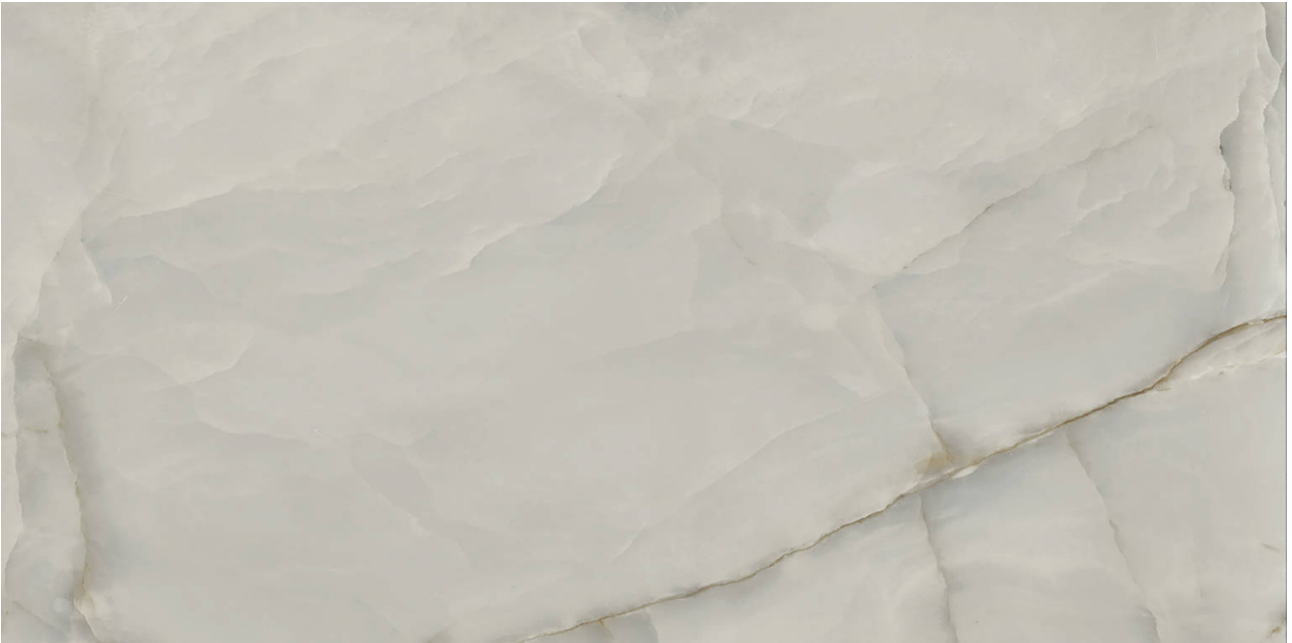

Roma Tile  
& Marble

---

**PRODUCT**

**MAGICAL DARK GREY MATTE 24X48**

---

Tile | 24"x48" | Porcelain

## TECHNICAL DATA

CODE: QURO-MA-2MN  
NAME: Magical Dark Grey Matte 24x48  
SIZE: 24"x48"  
SERIES: Romance  
FINISH: Matte  
LOOK: Marble Look  
EDGE: Rectified  
FAMILY: Tile  
FROST RESISTANCE: Yes  
PEI: 4  
SUITABLE FOR: Indoor  
TYPOLOGY: Porcelain  
TYPE OF PIECE: Field Tile  
USE: Floor and Wall