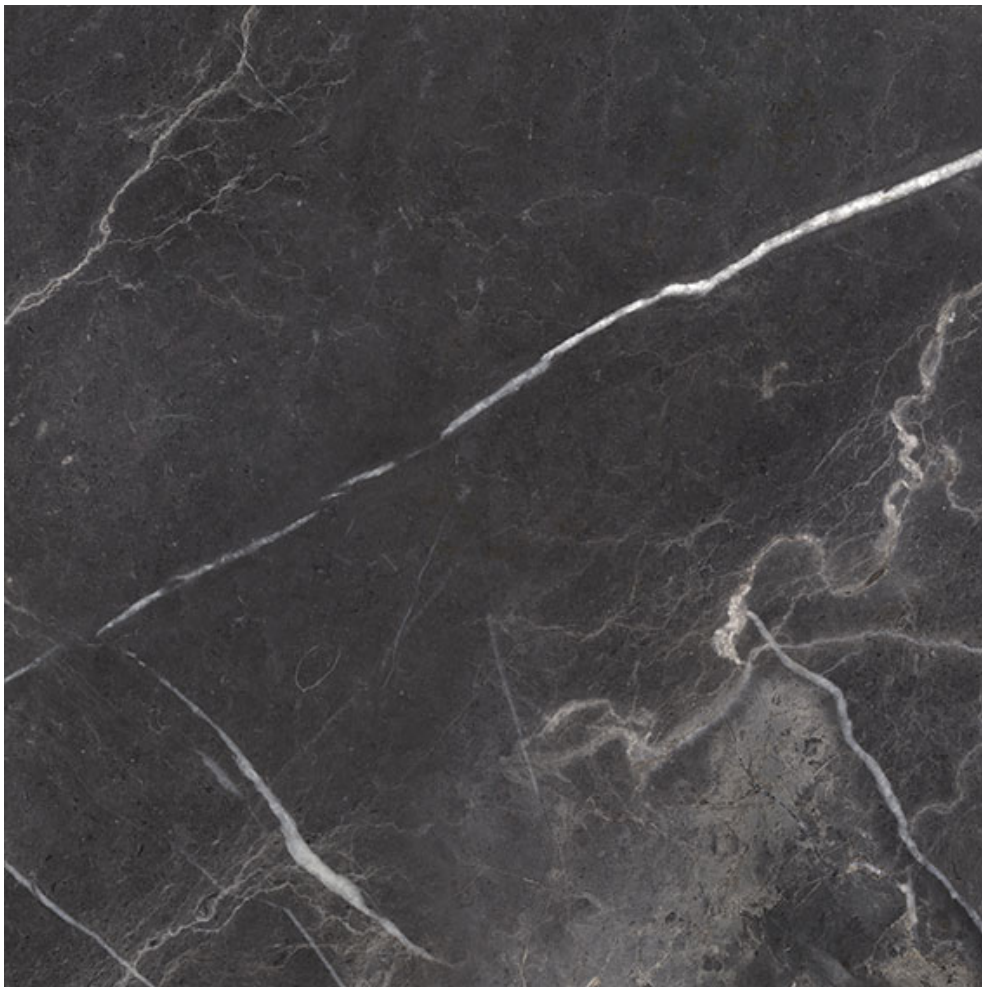

**Roma Tile
& Marble**

PRODUCT
ROYAL STONEWORKS 24X24 TUSCAN FORGE VEIN
POLISHED

Tile | 24"x24" | Porcelain

TECHNICAL DATA

CODE: QUSW-TF-4P

NAME: Royal Stoneworks 24X24 Tuscan Forge Vein Polished

SIZE: 24"x24"

SERIES: Royal Stoneworks

FINISH: Polished

LOOK: Stone Look

EDGE: Rectified

FAMILY: Tile

FROST RESISTANCE: Yes

SHADE VARIATION: V3

SUITABLE FOR: Indoor|Shower