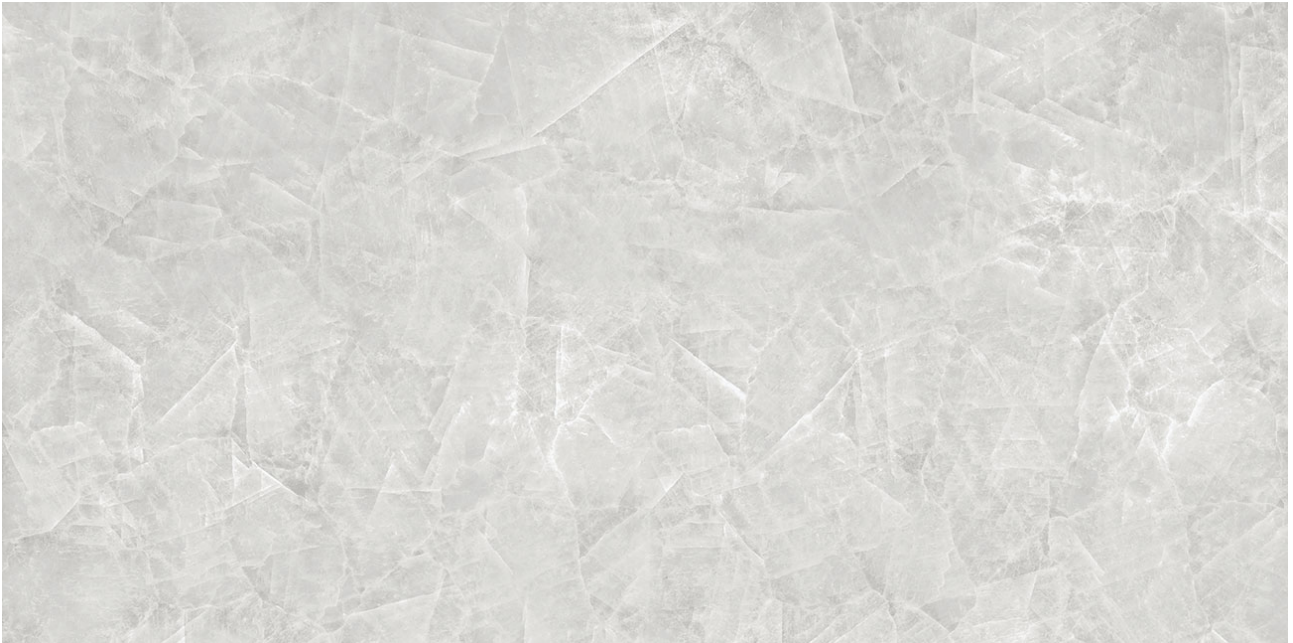

Roma Tile  
& Marble

---

**PRODUCT**

**ROYAL STONEWORKS 63X126 CRYSTAL LUXE POLISHED**

---

Tile | 63"x126" | Sintered Slab

**TECHNICAL DATA**

CODE: QUSW-CL-1P  
NAME: Royal Stoneworks 63X126 Crystal Luxe Polished  
SIZE: 63"x126"  
SERIES: Royal Stoneworks  
FINISH: Polished  
LOOK: Stone Look  
EDGE: Rectified  
FAMILY: Tile  
FROST RESISTANCE: Yes  
SHADE VARIATION: V2  
SUITABLE FOR: Indoor|Shower  
TYPOLOGY: Sintered Slab  
TYPE OF PIECE: Field Tile  
USE: Floor and Wall