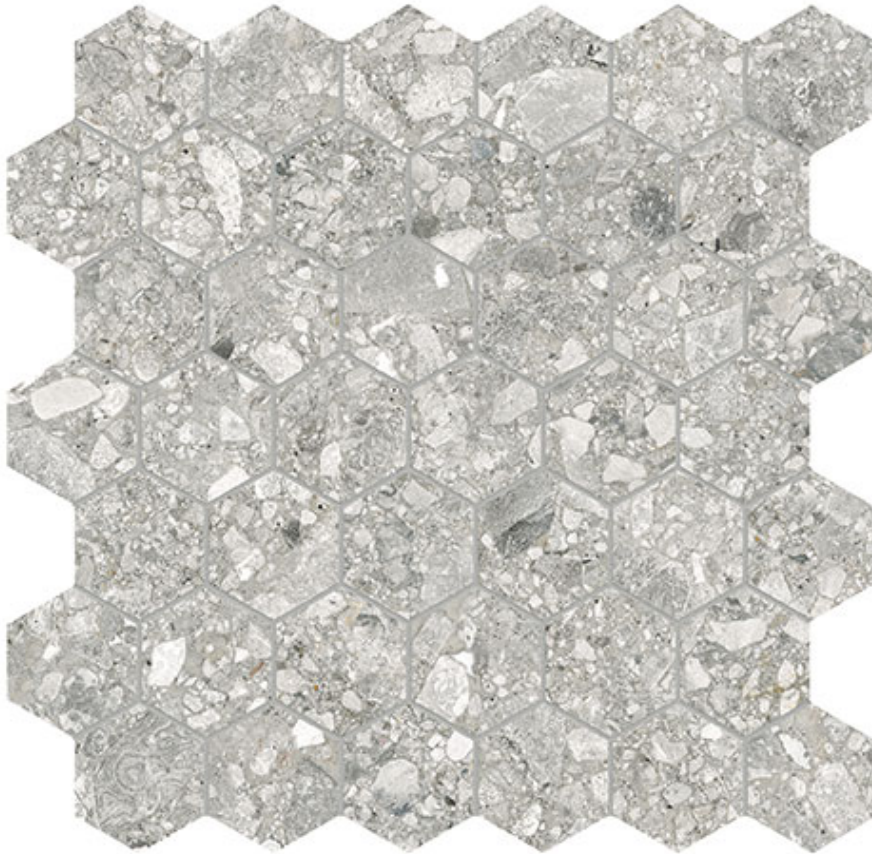

**Roma Tile
& Marble**

PRODUCT

ROYAL STONEWORKS 2\'' REGAL FOSSIL VEIN HEX

Tile | 12"x12" | Porcelain

TECHNICAL DATA

CODE: QUSW-RF-HX
NAME: Royal Stoneworks 2" Regal Fossil Vein Hex
SIZE: 12"x12"
SERIES: Royal Stoneworks
FINISH: Matt
LOOK: Stone Look
FAMILY: Tile
MOSAIC TYPE: 2"x2"
SHADE VARIATION: V3
SUITABLE FOR: Indoor|Shower
TYPOLOGY: Porcelain
TYPE OF PIECE: Mosaic
USE: Floor and Wall