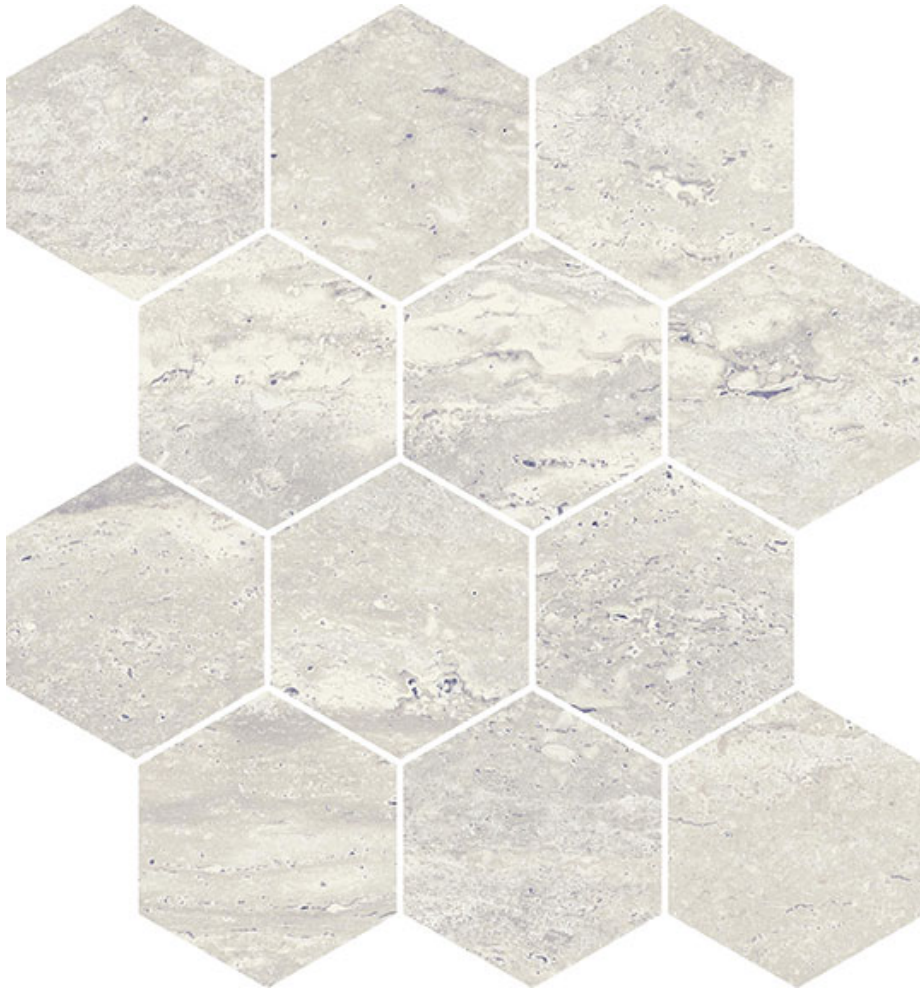

Roma Tile & Marble

PRODUCT

SATURNIA 3X3 HEX ROMAN MATTE

Tile | 9"x11" | Porcelain

GRAPHIC VARIETY

ROOM SCENES

TECHNICAL DATA

CODE: QUSA-RO-HM
NAME: Saturnia 3x3 Hex Roman Matte
SIZE: 9"x11"
SERIES: Saturnia
FINISH: Matt
LOOK: Marble Look
CHEMICAL RESISTANCE: Not affected
DCOF: ≥ 0.42 Wet
EDGE: Rectified
FAMILY: Tile
FROST RESISTANCE: Yes
MOSAIC TYPE: 3"x3"
STAIN RESISTANCE: Not affected
TYPOLOGY: Porcelain
THICKNESS: 8
TYPE OF PIECE: Mosaic
USE: Floor and Wall
NOTES: Proudly made in the USA