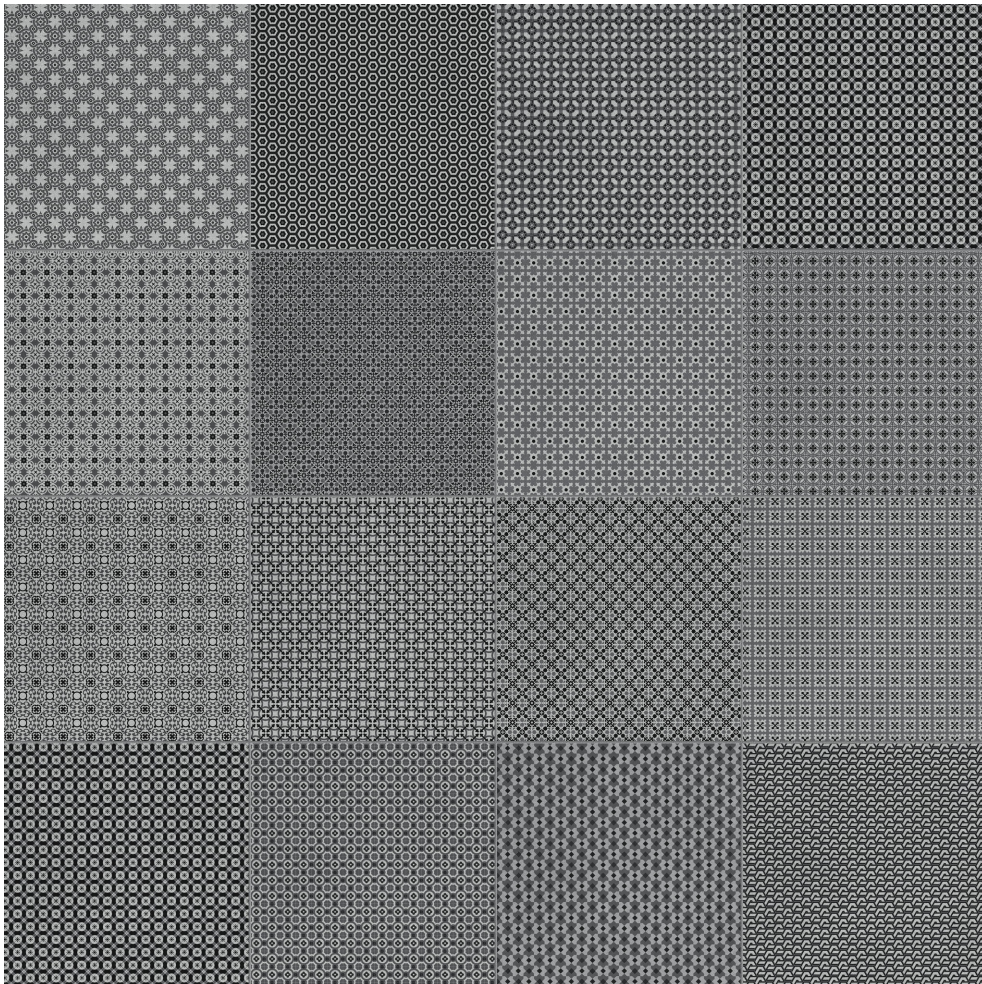

### TAPESTRI 8X8 SILK BLEND

---

Tile | 8"x8" | Pressed Glazed Porcelain

**TECHNICAL DATA**

CODE: AC4500-09790

NAME: Tapestri 8x8 Silk Blend

SIZE: 8"x8"

SERIES: Tapestri

SHADE VARIATION: V2-V4

SUITABLE FOR: Indoor| Outdoor

TPOLOGY: Pressed Glazed Porcelain

THICKNESS: 9mm

TYPE OF PIECE: Field Tile

USE: Floor and Wall

NOTES: This product is special order and cannot be cancelled, returned, or refunded.