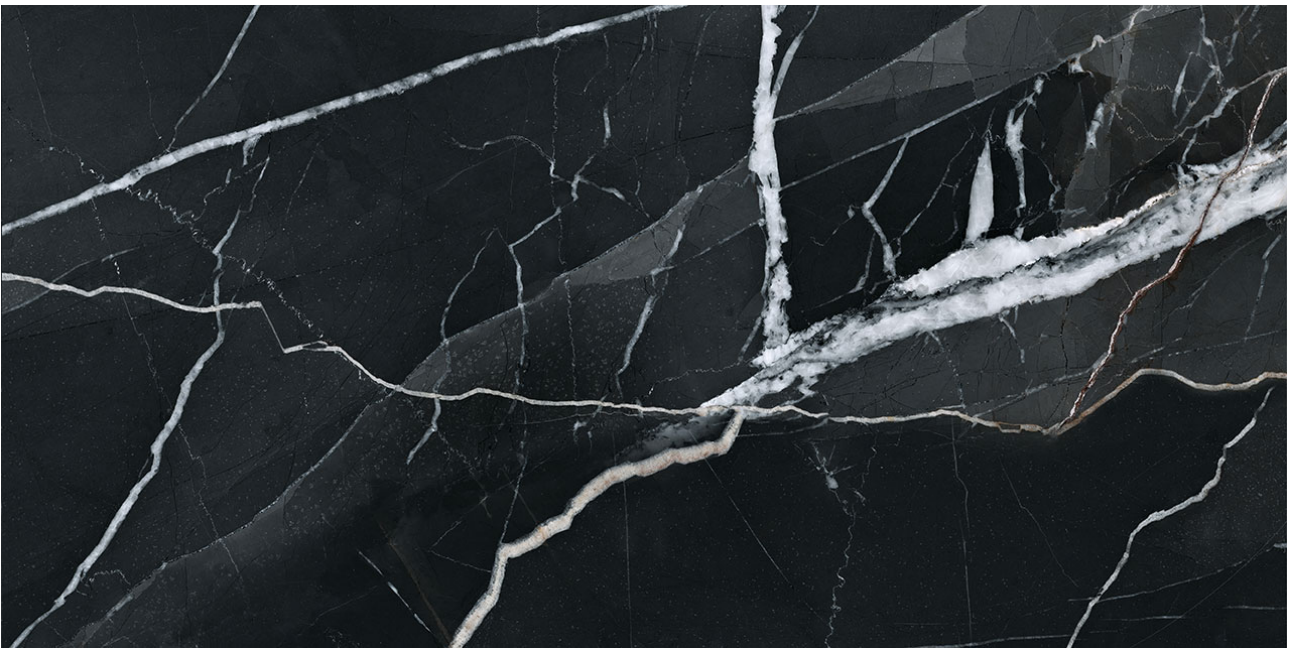

Roma Tile  
& Marble

---

**PRODUCT**  
**ROYAL STONEWORKS 12X24 REGAL BLACK VEIN**  
**POLISHED**

---

Tile | 12"x24" | Porcelain

**TECHNICAL DATA**

CODE: QUSW-RV-5P

NAME: Royal Stoneworks 12X24 Regal Black Vein Polished

SIZE: 12"x24"

SERIES: Royal Stoneworks

FINISH: Polished

LOOK: Stone Look

EDGE: Rectified

FAMILY: Tile

FROST RESISTANCE: Yes

SUITABLE FOR: Indoor|Shower