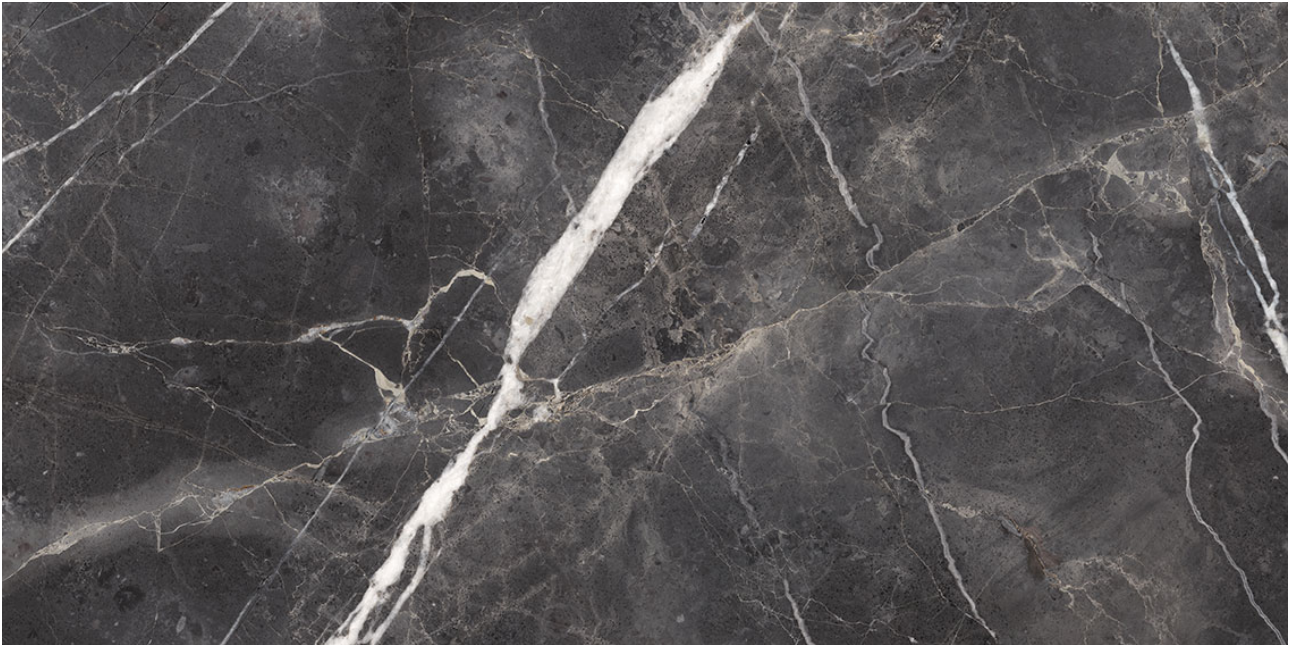

Roma Tile
& Marble

PRODUCT

ROYAL STONEWORKS 24X48 TUSCAN FORGE VEIN HONED

Tile | 24"x48" | Porcelain

TECHNICAL DATA

CODE: QUSW-TF-6H
NAME: Royal Stoneworks 24X48 Tuscan Forge Vein Honed
SIZE: 24"x48"
SERIES: Royal Stoneworks
FINISH: Honed
LOOK: Stone Look
EDGE: Rectified
FAMILY: Tile
FROST RESISTANCE: Yes
SHADE VARIATION: V3
SUITABLE FOR: Indoor|Shower
TYPOLOGY: Porcelain
TYPE OF PIECE: Field Tile
USE: Floor and Wall