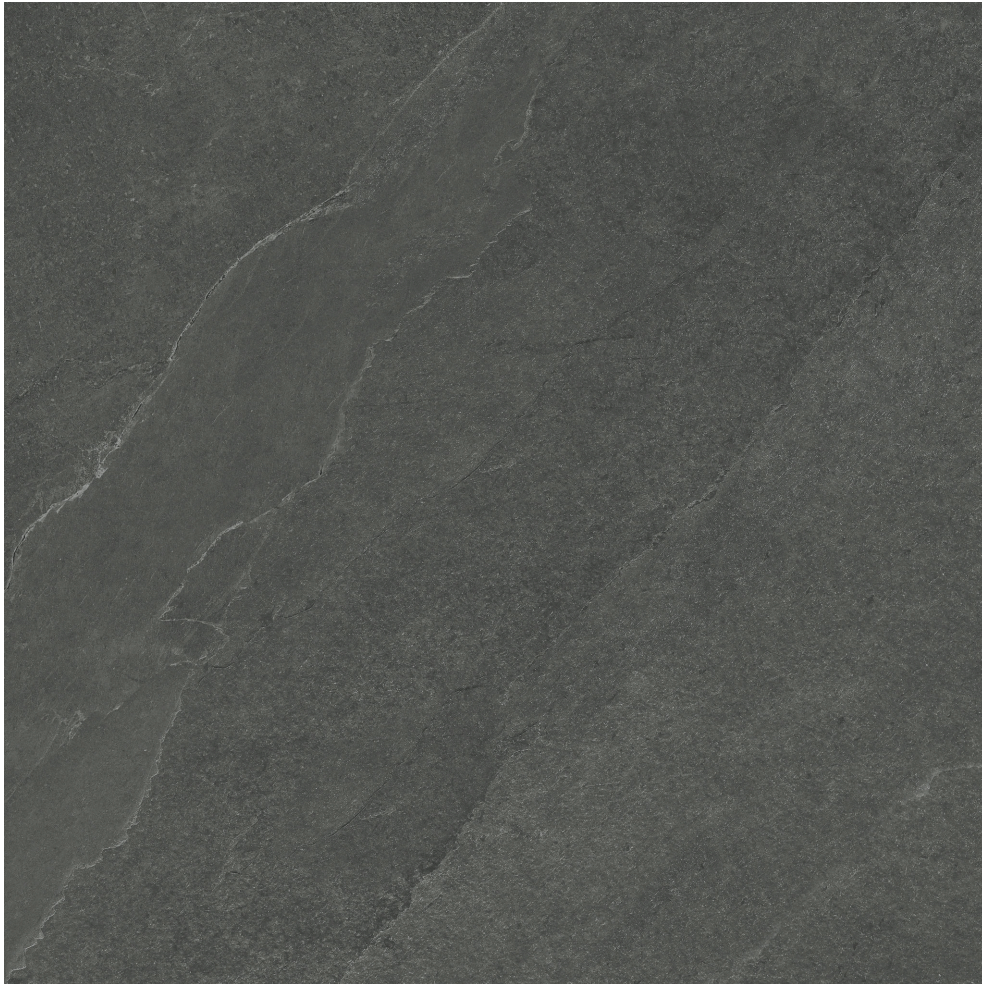

Roma Tile
& Marble

PRODUCT
NORD 24X24 CARBON

Tile | 24"x24" | Color Body Porcelain

TECHNICAL DATA

CODE: AC4500-09332

NAME: Nord 24x24 Carbon

SIZE: 24"x24"

SERIES: Nord

FINISH: Matte

LOOK: Concrete

BREAKING STRENGTH: >400 >1750

CHEMICAL RESISTANCE: CLASS A

DCOF: ≥ 0.50

EDGE: Rectified

FAMILY: Tile

FROST RESISTANCE: Yes

PEI: 4

SHADE VARIATION: V2

SUITABLE FOR: Indoor| Outdoor

TYPOLOGY: Color Body Porcelain

THICKNESS: 9mm

TYPE OF PIECE: Field Tile

USE: Floor and Wall

NOTES: This product is special order and cannot be cancelled, returned, or refunded.