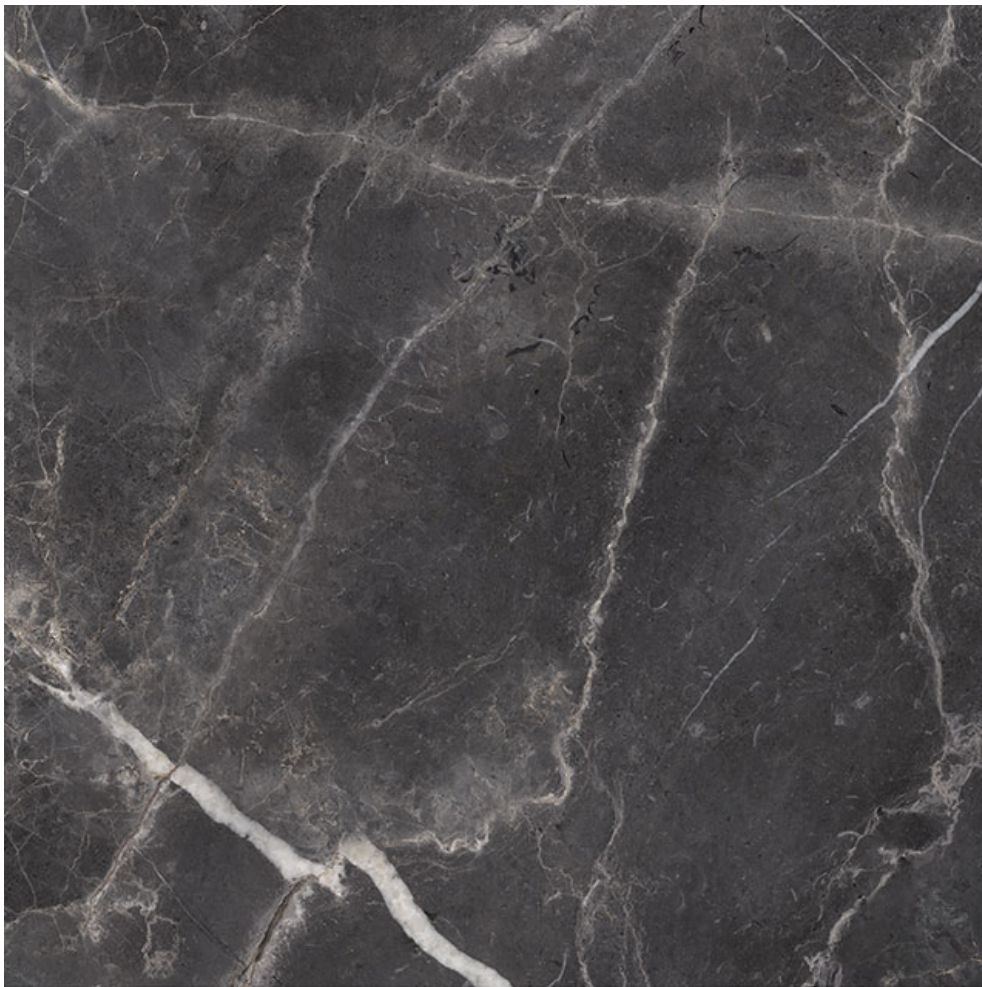

**Roma Tile
& Marble**

PRODUCT
ROYAL STONEWORKS 36X36 TUSCAN FORGE VEIN
POLISHED

Tile | 36"x36" | Porcelain

TECHNICAL DATA

CODE: QUSW-TF-7P

NAME: Royal Stoneworks 36X36 Tuscan Forge Vein Polished

SIZE: 36"x36"

SERIES: Royal Stoneworks

FINISH: Polished

LOOK: Stone Look

EDGE: Rectified

FAMILY: Tile

FROST RESISTANCE: Yes

SHADE VARIATION: V3

SUITABLE FOR: Indoor|Shower