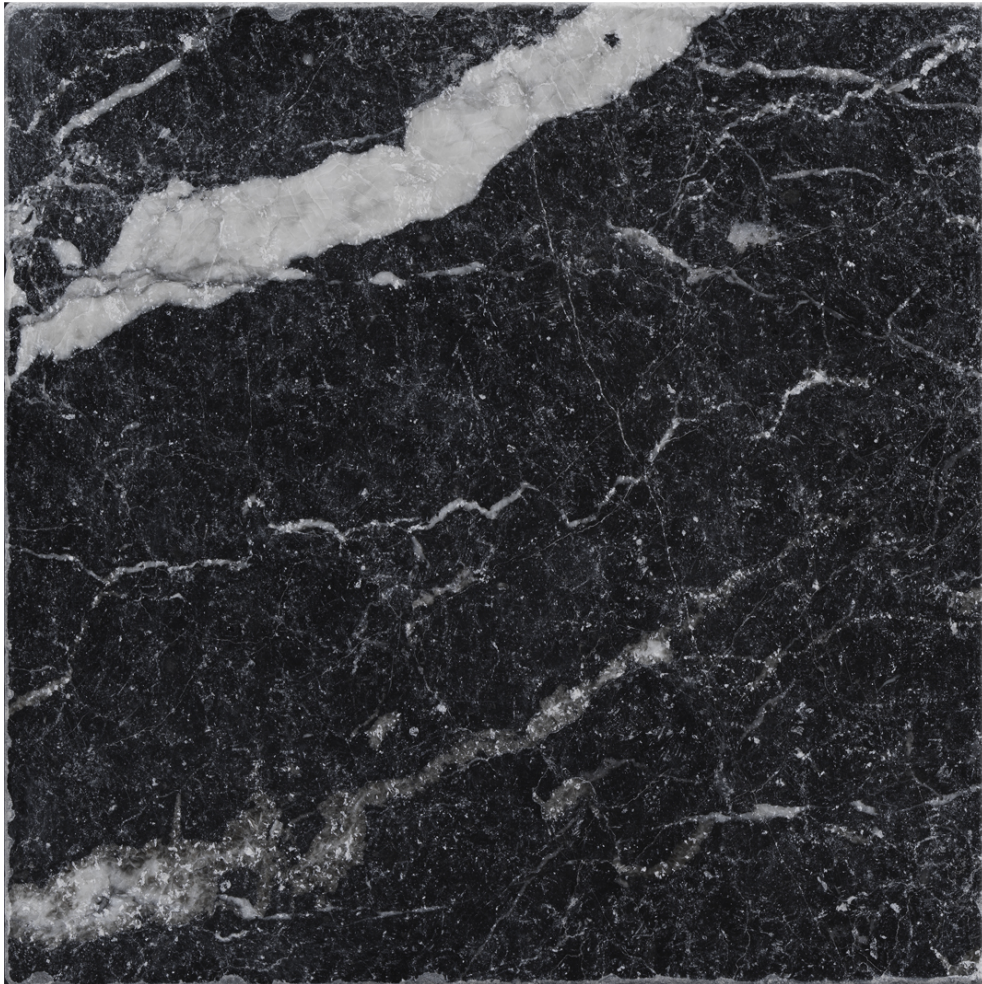

Roma Tile  
& Marble

---

**PRODUCT**  
**OBSESSION 10X10 NERO**

---

Tile | 10"x10" | Glazed Porcelain

ROOM SCENES

**TECHNICAL DATA**

CODE: QUOB-NE-3  
NAME: Obsession 10x10 Nero  
SIZE: 10"x10"  
SERIES: Obsession  
FINISH: Matt  
LOOK: Marble Look  
BREAKING STRENGTH:  $\geq 1300$  N  
CHEMICAL RESISTANCE: GA GLA GHA  
DCOF:  $> 0.42$   
FAMILY: Tile  
FROST RESISTANCE: Yes  
MOHS: 6  
PEI: 3  
R VALUE: R9  
SHADE VARIATION: V1  
STAIN RESISTANCE: 5  
SUITABLE FOR: Backsplash|Indoor|Shower  
TYPOLOGY: Glazed Porcelain  
THICKNESS: 9 mm  
TYPE OF PIECE: Field Tile  
USE: Floor and Wall  
NOTES: 22 graphic variations