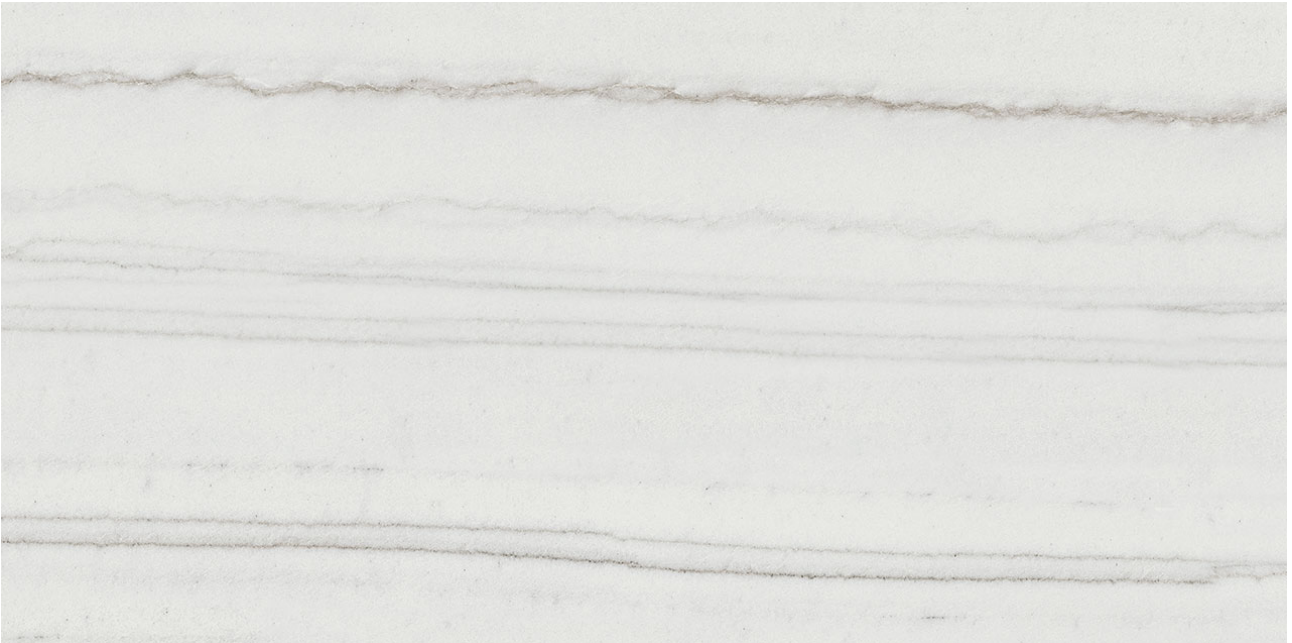

Roma Tile  
& Marble

---

**PRODUCT**

**ROYAL STONEWORKS 12X24 TUSCAN WHITE VEIN HONED**

---

Tile | 12"x24" | Porcelain

## TECHNICAL DATA

CODE: QUSW-TW-5H  
NAME: Royal Stoneworks 12X24 Tuscan White Vein Honed  
SIZE: 12"x24"  
SERIES: Royal Stoneworks  
FINISH: Honed  
LOOK: Stone Look  
EDGE: Rectified  
FAMILY: Tile  
FROST RESISTANCE: Yes  
SUITABLE FOR: Indoor|Shower  
TYPOLOGY: Porcelain  
TYPE OF PIECE: Field Tile  
USE: Floor and Wall