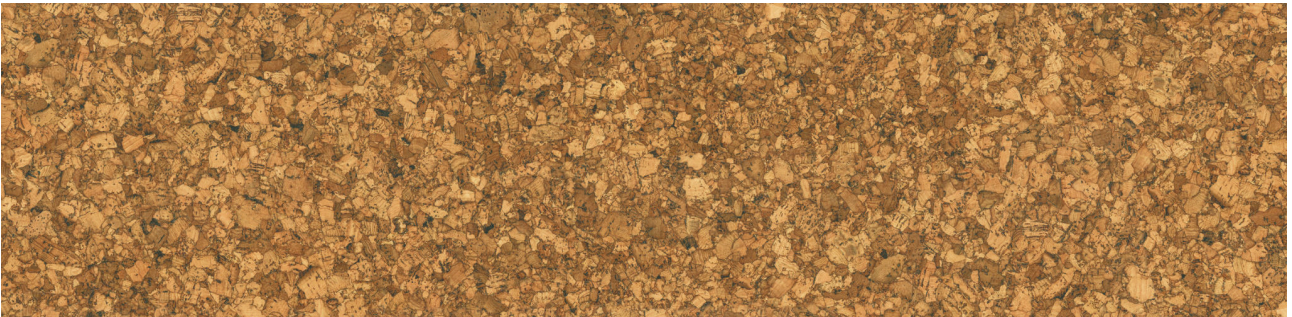

Roma Tile & Marble

PRODUCT CORK CLICK PICO

Waterproof Flooring | 12"x48,6" | HDF

ROOM SCENES

TECHNICAL DATA

CODE: LCCORK202010

NAME: Cork Click Pico

SIZE: 12"x48,6"

SERIES: True Earth Cork Click

FINISH: Matt

LOOK: Wood Look

CLICK SYSTEM: UNICLIC system

COMMERCIAL WARRANTY: Class 33

CORE BOARD THICKNESS: 7 mm

FAMILY: Waterproof Flooring

PAD THICKNESS: 1 mm

PAD TYPE: Cork Underlayment

RESIDENTIAL WARRANTY: Class 23

SUITABLE FOR: Indoor

SURFACE TEXTURE: Cork

TYPOLOGY: HDF

TYPE OF PIECE: Field Tile

TOTAL THICKNESS: 10 mm

USE: Floor only