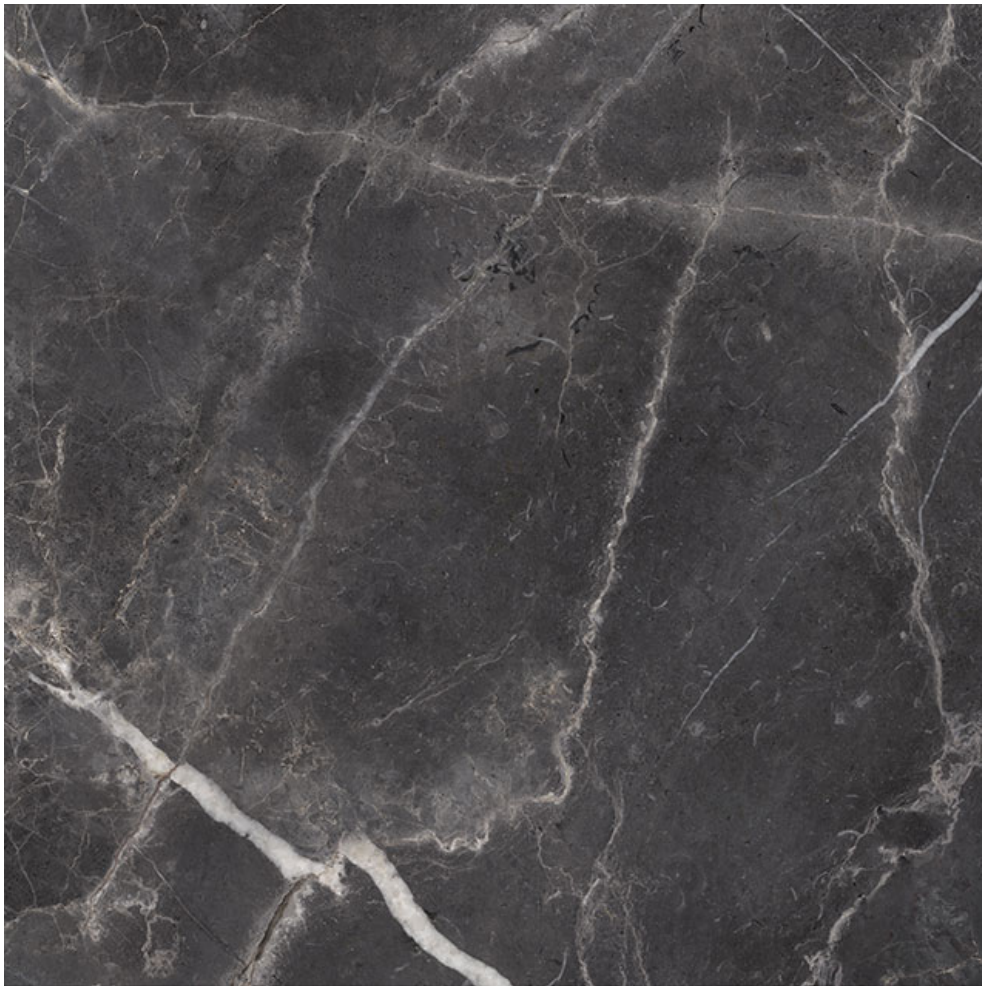

**Roma Tile
& Marble**

PRODUCT

ROYAL STONEWORKS 36X36 TUSCAN FORGE VEIN HONED

Tile | 36"x36" | Porcelain

TECHNICAL DATA

CODE: QUSW-TF-7H
NAME: Royal Stoneworks 36X36 Tuscan Forge Vein Honed
SIZE: 36"x36"
SERIES: Royal Stoneworks
FINISH: Honed
LOOK: Stone Look
EDGE: Rectified
FAMILY: Tile
FROST RESISTANCE: Yes
SHADE VARIATION: V3
SUITABLE FOR: Indoor|Shower
TYPOLOGY: Porcelain
TYPE OF PIECE: Field Tile
USE: Floor and Wall