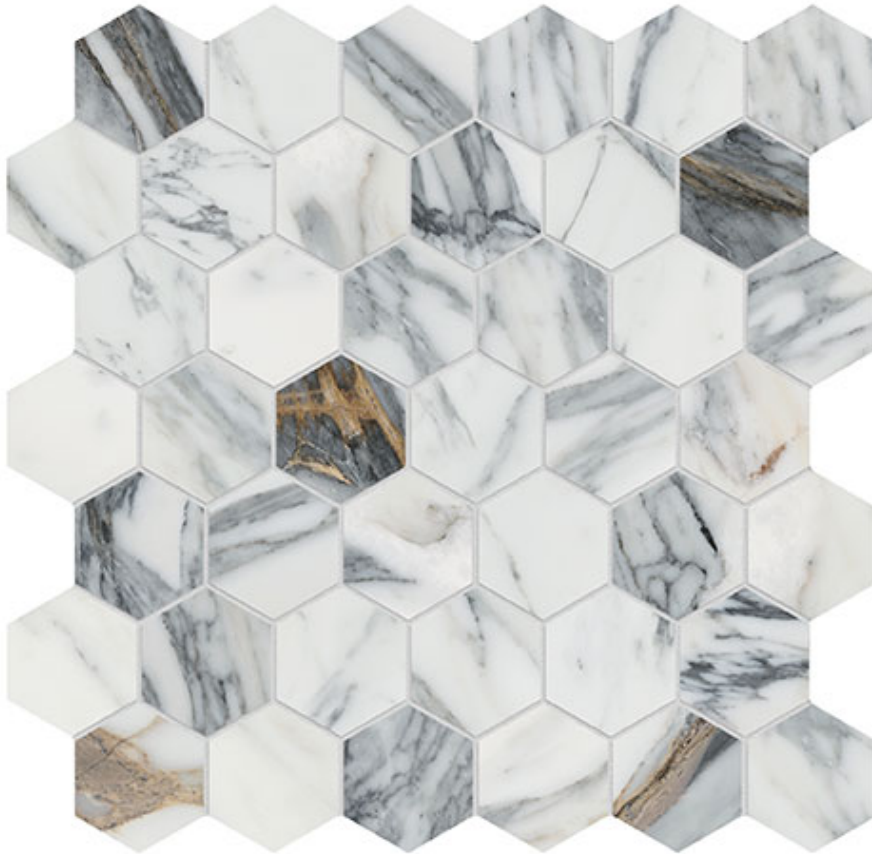

### ROYAL STONEWORKS 2\ " REGAL WHITE VEIN HEX

---

Tile | 12"x12" | Porcelain

## TECHNICAL DATA

CODE: QUSW-RW-HX  
NAME: Royal Stoneworks 2" Regal White Vein Hex  
SIZE: 12"x12"  
SERIES: Royal Stoneworks  
FINISH: Honed  
LOOK: Stone Look  
FAMILY: Tile  
MOSAIC TYPE: 2"x2"  
SHADE VARIATION: V3  
SUITABLE FOR: Indoor|Shower  
TYPOLOGY: Porcelain  
TYPE OF PIECE: Mosaic  
USE: Floor and Wall