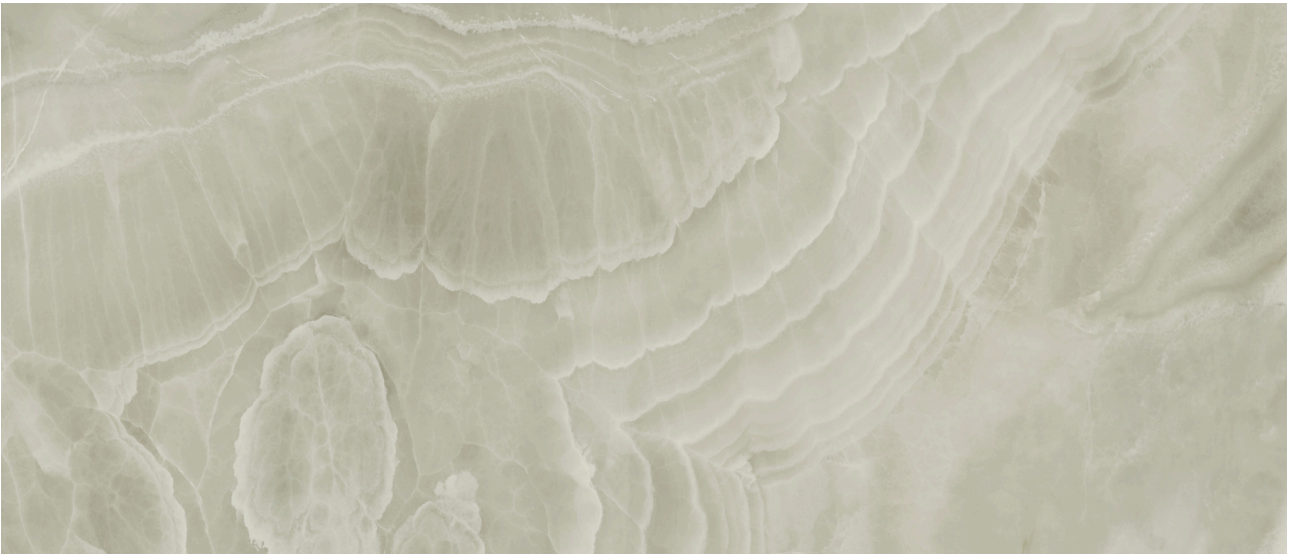

Roma Tile
& Marble

PRODUCT

LUSTRA 48X110 ONYX SAGE HONED

Tile | 48"x110" | Colorsync Porcelain

TECHNICAL DATA

CODE: AC8500-00650

NAME: Lustra 48x110 Onyx Sage Honed

SIZE: 48"x110"

SERIES: Lustra

FINISH: Honed

LOOK: Marble Look

BREAKING STRENGTH: $\geq 310 \geq 1300$

CHEMICAL RESISTANCE: CLASS A / MIN. CLASS B

DCOF: >0.45

EDGE: Rectified

FAMILY: Tile

FROST RESISTANCE: Yes

SHADE VARIATION: V3

SUITABLE FOR: Indoor| Outdoor

TPOLOGY: Colorsync Porcelain

THICKNESS: 6mm

TYPE OF PIECE: Field Tile

USE: Floor and Wall

NOTES: This product is special order and cannot be cancelled, returned, or refunded.