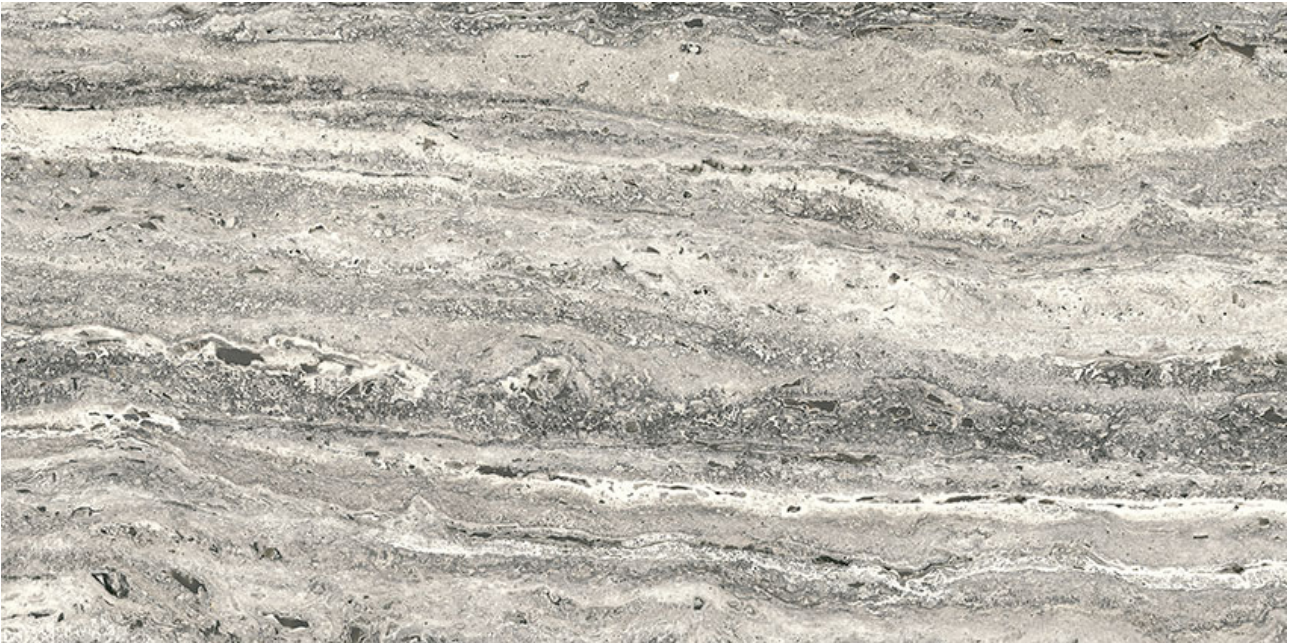

Roma Tile
& Marble

PRODUCT

ROYAL STONEWORKS 12X24 REGAL GREY VEIN ORG

Tile | 12"x24" | Porcelain

TECHNICAL DATA

CODE: QUSW-RG-50
NAME: Royal Stoneworks 12X24 Regal Grey Vein Org
SIZE: 12"x24"
SERIES: Royal Stoneworks
FINISH: Matt
LOOK: Stone Look
EDGE: Rectified
FAMILY: Tile
FROST RESISTANCE: Yes
SUITABLE FOR: Indoor|Shower
TYPOLOGY: Porcelain
TYPE OF PIECE: Field Tile
USE: Floor and Wall