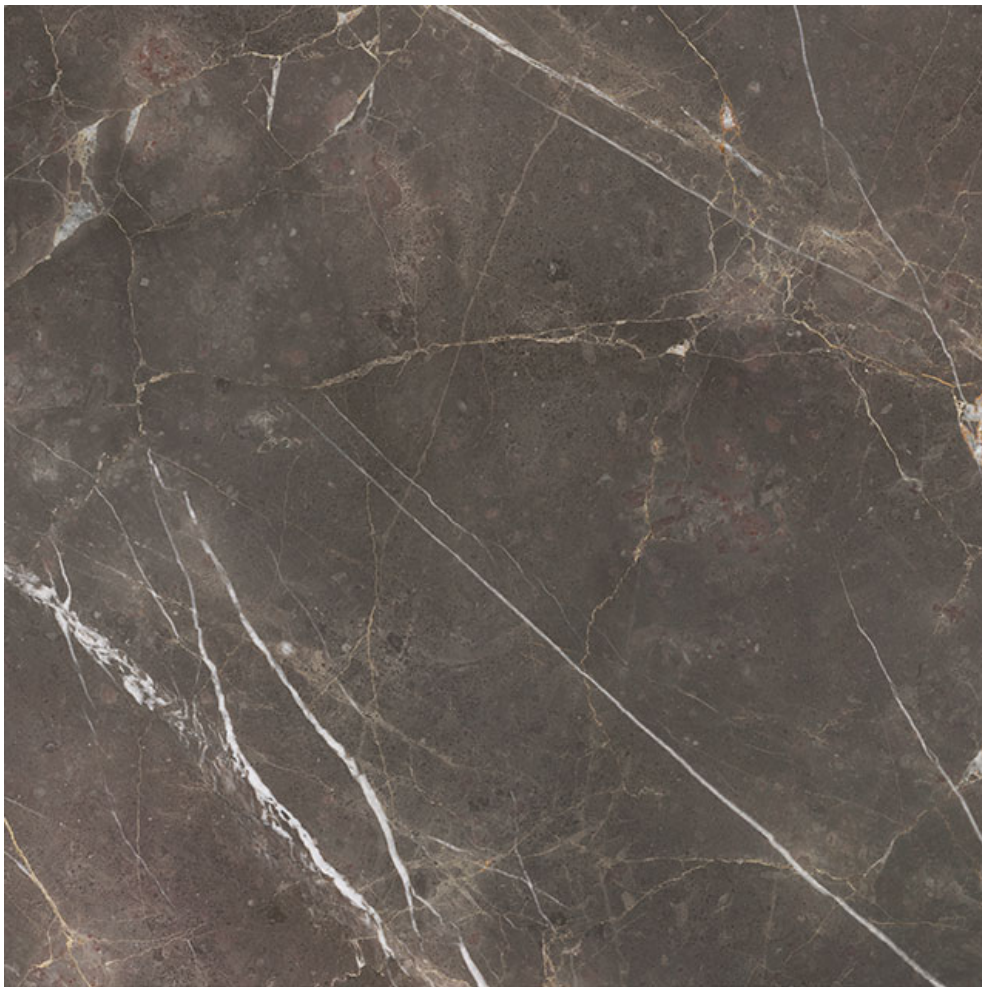

**Roma Tile
& Marble**

PRODUCT

**ROYAL STONEWORKS 36X36 REGAL BROWN MARBLE
HONED**

Tile | 36"x36" | Porcelain

TECHNICAL DATA

CODE: QUSW-RM-7H
NAME: Royal Stoneworks 36X36 Regal Brown Marble Honed
SIZE: 36"x36"
SERIES: Royal Stoneworks
FINISH: Honed
LOOK: Stone Look
EDGE: Rectified
FAMILY: Tile
FROST RESISTANCE: Yes
SHADE VARIATION: V3
SUITABLE FOR: Indoor|Shower
TYPOLOGY: Porcelain
TYPE OF PIECE: Field Tile
USE: Floor and Wall