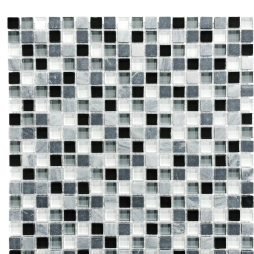

## SERIES GLASS STONE

---

Multi-Look Mosaics | | Mixed Materials

PRODUCTS

12"x14"  
**Linear Bamboo Mosaic** | Mixed Materials

12"x14"  
**Linear Cabernet Mosaic** | Mixed Materials

12"x14"  
**Linear Cappuccino Mosaic** | Mixed Materials

12"x14"  
**Linear Creme Brulee Mosaic** | Mixed Materials

12"x14"  
**Linear Iceland Mosaic** | Mixed Materials

12"x14"  
**Linear Midnight Mosaic** | Mixed Materials

12"x14"  
**Linear Spa Mosaic** | Mixed Materials

12"x14"  
**Linear Waterfall Mosaic** | Mixed Materials

12"x12"  
**5/8X5/8 Bamboo Mosaic** | Mixed Materials

12"x12"  
**5/8X5/8 Cabernet Mosaic** | Mixed Materials

12"x12"  
**5/8X5/8 Cappuccino Mosaic** | Mixed Materials

12"x12"  
**5/8X5/8 Creme Brulee Mosaic** | Mixed Materials

12"x12"  
**5/8X5/8 Iceland Mosaic** | Mixed Materials

12"x12"  
**5/8X5/8 Midnight Mosaic** | Mixed Materials

12"x12"  
**5/8X5/8 Spa Mosaic** | Mixed Materials