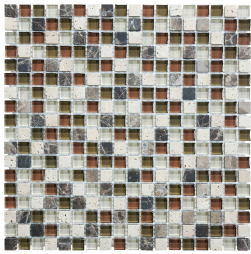

## SERIES GLASS STONE

---

Multi-Look Mosaics | | Mixed Materials

PRODUCTS

12"x14"  
**Linear Bamboo Mosaic** | Mixed Materials

12"x14"  
**Linear Cabernet Mosaic** | Mixed Materials

12"x14"  
**Linear Cappuccino Mosaic** | Mixed Materials

12"x14"  
**Linear Creme Brulee Mosaic** | Mixed Materials

12"x14"  
**Linear Iceland Mosaic** | Mixed Materials

12"x14"  
**Linear Midnight Mosaic** | Mixed Materials

12"x14"  
**Linear Spa Mosaic** | Mixed Materials

12"x14"  
**Linear Waterfall Mosaic** | Mixed Materials

12"x12"  
**5/8X5/8 Bamboo Mosaic** | Mixed Materials

12"x12"  
**5/8X5/8 Cabernet Mosaic** | Mixed Materials

12"x12"  
**5/8X5/8 Cappuccino Mosaic** | Mixed Materials

12"x12"  
**5/8X5/8 Creme Brulee Mosaic** | Mixed Materials

12"x12"  
**5/8X5/8 Iceland Mosaic** | Mixed Materials

12"x12"  
**5/8X5/8 Midnight Mosaic** | Mixed Materials

12"x12"  
**5/8X5/8 Spa Mosaic** | Mixed Materials