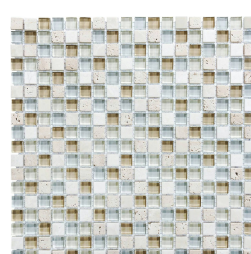

## SERIES GLASS STONE

---

Multi-Look Mosaics | | Mixed Materials

PRODUCTS

12"x14"  
**Linear Bamboo Mosaic** | Mixed Materials

12"x14"  
**Linear Cabernet Mosaic** | Mixed Materials

12"x14"  
**Linear Cappuccino Mosaic** | Mixed Materials

12"x14"  
**Linear Creme Brulee Mosaic** | Mixed Materials

12"x14"  
**Linear Iceland Mosaic** | Mixed Materials

12"x14"  
**Linear Midnight Mosaic** | Mixed Materials

12"x14"  
**Linear Spa Mosaic** | Mixed Materials

12"x14"  
**Linear Waterfall Mosaic** | Mixed Materials

12"x12"  
**5/8X5/8 Bamboo Mosaic** | Mixed Materials

12"x12"  
**5/8X5/8 Cabernet Mosaic** | Mixed Materials

12"x12"  
**5/8X5/8 Cappuccino Mosaic** | Mixed Materials

12"x12"  
**5/8X5/8 Creme Brulee Mosaic** | Mixed Materials

12"x12"  
**5/8X5/8 Iceland Mosaic** | Mixed Materials

12"x12"  
**5/8X5/8 Midnight Mosaic** | Mixed Materials

12"x12"  
**5/8X5/8 Spa Mosaic** | Mixed Materials