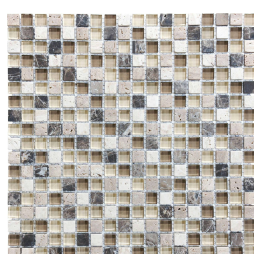

## SERIES GLASS STONE

---

Multi-Look Mosaics | | Mixed Materials

PRODUCTS

12"x14"  
**Linear Bamboo Mosaic** | Mixed Materials

12"x14"  
**Linear Cabernet Mosaic** | Mixed Materials

12"x14"  
**Linear Cappuccino Mosaic** | Mixed Materials

12"x14"  
**Linear Creme Brulee Mosaic** | Mixed Materials

12"x14"  
**Linear Iceland Mosaic** | Mixed Materials

12"x14"  
**Linear Midnight Mosaic** | Mixed Materials

12"x14"  
**Linear Spa Mosaic** | Mixed Materials

12"x14"  
**Linear Waterfall Mosaic** | Mixed Materials

12"x12"  
**5/8X5/8 Bamboo Mosaic** | Mixed Materials

12"x12"  
**5/8X5/8 Cabernet Mosaic** | Mixed Materials

12"x12"  
**5/8X5/8 Cappuccino Mosaic** | Mixed Materials