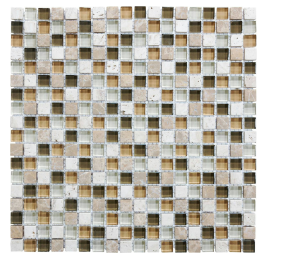

## SERIES GLASS STONE

---

Multi-Look Mosaics | | Mixed Materials

PRODUCTS

12"x14"  
**Linear Bamboo Mosaic** | Mixed Materials

12"x14"  
**Linear Cabernet Mosaic** | Mixed Materials

12"x14"  
**Linear Cappuccino Mosaic** | Mixed Materials

12"x14"  
**Linear Creme Brulee Mosaic** | Mixed Materials

12"x14"  
**Linear Iceland Mosaic** | Mixed Materials

12"x14"  
**Linear Midnight Mosaic** | Mixed Materials

12"x14"  
**Linear Spa Mosaic** | Mixed Materials

12"x14"  
**Linear Waterfall Mosaic** | Mixed Materials

12"x12"  
**5/8X5/8 Bamboo Mosaic** | Mixed Materials

12"x12"  
**5/8X5/8 Cabernet Mosaic** | Mixed Materials

12"x12"  
**5/8X5/8 Cappuccino Mosaic** | Mixed Materials

12"x12"  
**5/8X5/8 Creme Brulee Mosaic** | Mixed Materials

12"x12"  
**5/8X5/8 Iceland Mosaic** | Mixed Materials

12"x12"  
**5/8X5/8 Midnight Mosaic** | Mixed Materials

12"x12"  
**5/8X5/8 Spa Mosaic** | Mixed Materials