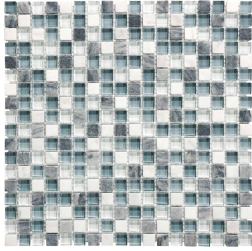

## SERIES GLASS STONE

---

Multi-Look Mosaics | | Mixed Materials

PRODUCTS

12"x14"  
**Linear Bamboo Mosaic** | Mixed Materials

12"x14"  
**Linear Cabernet Mosaic** | Mixed Materials

12"x14"  
**Linear Cappuccino Mosaic** | Mixed Materials

12"x14"  
**Linear Creme Brulee Mosaic** | Mixed Materials

12"x14"  
**Linear Iceland Mosaic** | Mixed Materials

12"x14"  
**Linear Midnight Mosaic** | Mixed Materials

12"x14"  
**Linear Spa Mosaic** | Mixed Materials

12"x14"  
**Linear Waterfall Mosaic** | Mixed Materials

12"x12"  
**5/8X5/8 Bamboo Mosaic** | Mixed Materials

12"x12"  
**5/8X5/8 Cabernet Mosaic** | Mixed Materials

12"x12"  
**5/8X5/8 Cappuccino Mosaic** | Mixed Materials

12"x12"  
**5/8X5/8 Creme Brulee Mosaic** | Mixed Materials

12"x12"  
**5/8X5/8 Iceland Mosaic** | Mixed Materials

12"x12"  
**5/8X5/8 Midnight Mosaic** | Mixed Materials

12"x12"  
**5/8X5/8 Spa Mosaic** | Mixed Materials