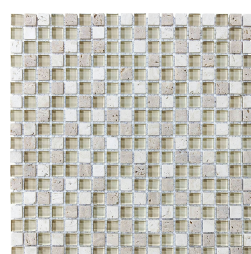

## SERIES GLASS STONE

---

Multi-Look Mosaics | | Mixed Materials

PRODUCTS

12"x14"  
**Linear Bamboo Mosaic** | Mixed Materials

12"x14"  
**Linear Cabernet Mosaic** | Mixed Materials

12"x14"  
**Linear Cappuccino Mosaic** | Mixed Materials

12"x14"  
**Linear Creme Brulee Mosaic** | Mixed Materials

12"x14"  
**Linear Iceland Mosaic** | Mixed Materials

12"x14"  
**Linear Midnight Mosaic** | Mixed Materials

12"x14"  
**Linear Spa Mosaic** | Mixed Materials

12"x14"  
**Linear Waterfall Mosaic** | Mixed Materials

12"x12"  
**5/8X5/8 Bamboo Mosaic** | Mixed Materials

12"x12"  
**5/8X5/8 Cabernet Mosaic** | Mixed Materials

12"x12"  
**5/8X5/8 Cappuccino Mosaic** | Mixed Materials

12"x12"  
**5/8X5/8 Creme Brulee Mosaic** | Mixed Materials

12"x12"  
**5/8X5/8 Iceland Mosaic** | Mixed Materials

12"x12"  
**5/8X5/8 Midnight Mosaic** | Mixed Materials

12"x12"  
**5/8X5/8 Spa Mosaic** | Mixed Materials