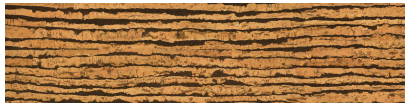

Roma Tile
& Marble

SERIES
TRUE EARTH CORK CLICK

Wood Look | | HDF

PRODUCTS

12"x48,6"
Cork Click Capri | HDF

12"x48,6"
Cork Click Comino | HDF

12"x48,6"
Cork Click Corvo | HDF

12"x48,6"
Cork Click Lanzarote | HDF

12"x48,6"
Cork Click Linosa | HDF

12"x48,6"
Cork Click Pianosa | HDF

12"x48,6"
Cork Click Pico | HDF

12"x48,6"
Cork Click Santorino | HDF

12"x48,6"
Cork Click Stromboli | HDF

12"x48,6"
Cork Click Tremiti | HDF