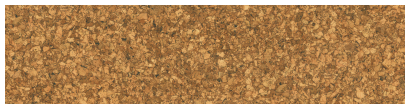

Roma Tile
& Marble

SERIES
TRUE EARTH CORK CLICK

Wood Look | | HDF

PRODUCTS

12"x48,6"
Cork Click Capri | HDF

12"x48,6"
Cork Click Comino | HDF

12"x48,6"
Cork Click Corvo | HDF

12"x48,6"
Cork Click Lanzarote | HDF

12"x48,6"
Cork Click Linosa | HDF

12"x48,6"
Cork Click Pianosa | HDF

12"x48,6"
Cork Click Pico | HDF

12"x48,6"
Cork Click Santorino | HDF

12"x48,6"
Cork Click Stromboli | HDF

12"x48,6"
Cork Click Tremiti | HDF

12"x48,6"
Cork Click Ventre | HDF

12"x48,6"
Cork Click Vivara | HDF

ROOM SCENES

PACKING

Size	Product type	BOX			PALLET		
		pcs	sqft	lb	boxes	sqft	lb
12"x48,6"	Field Tile	5	20.26		54		

WARNING The information contained in this packing list is for guidance only, the contents of the packing may vary. Please consult our sales representatives for an exact list.