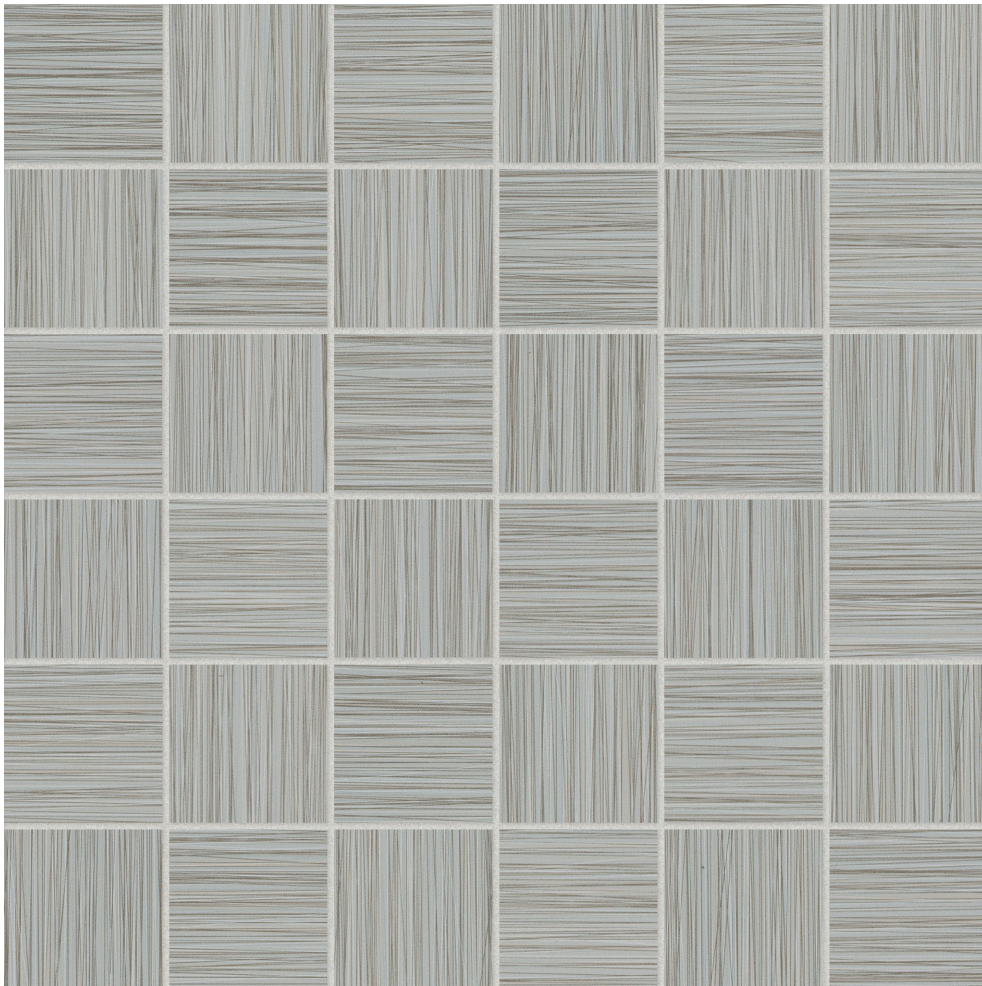

Roma Tile & Marble

PRODUCT

ZERA ANNEX 2X2 SILVER

Tile | 12"x12" | Color Body Porcelain

TECHNICAL DATA

CODE: AC4501-03121

NAME: Zera Annex 2x2 Silver

SIZE: 12"x12"

SERIES: Zera Annex

FINISH: Matte

LOOK: Fabrik Look

BREAKING STRENGTH: $\geq 600 \geq 2600$

CHEMICAL RESISTANCE: CLASS A

DCOF: ≥ 0.50

FAMILY: Tile

FROST RESISTANCE: Yes

PEI: 4

SHADE VARIATION: V1

SUITABLE FOR: Indoor| Outdoor

TPOLOGY: Color Body Porcelain

THICKNESS: 9mm

TYPE OF PIECE: Mosaic

USE: Floor and Wall

NOTES: This product is special order and cannot be cancelled, returned, or refunded.