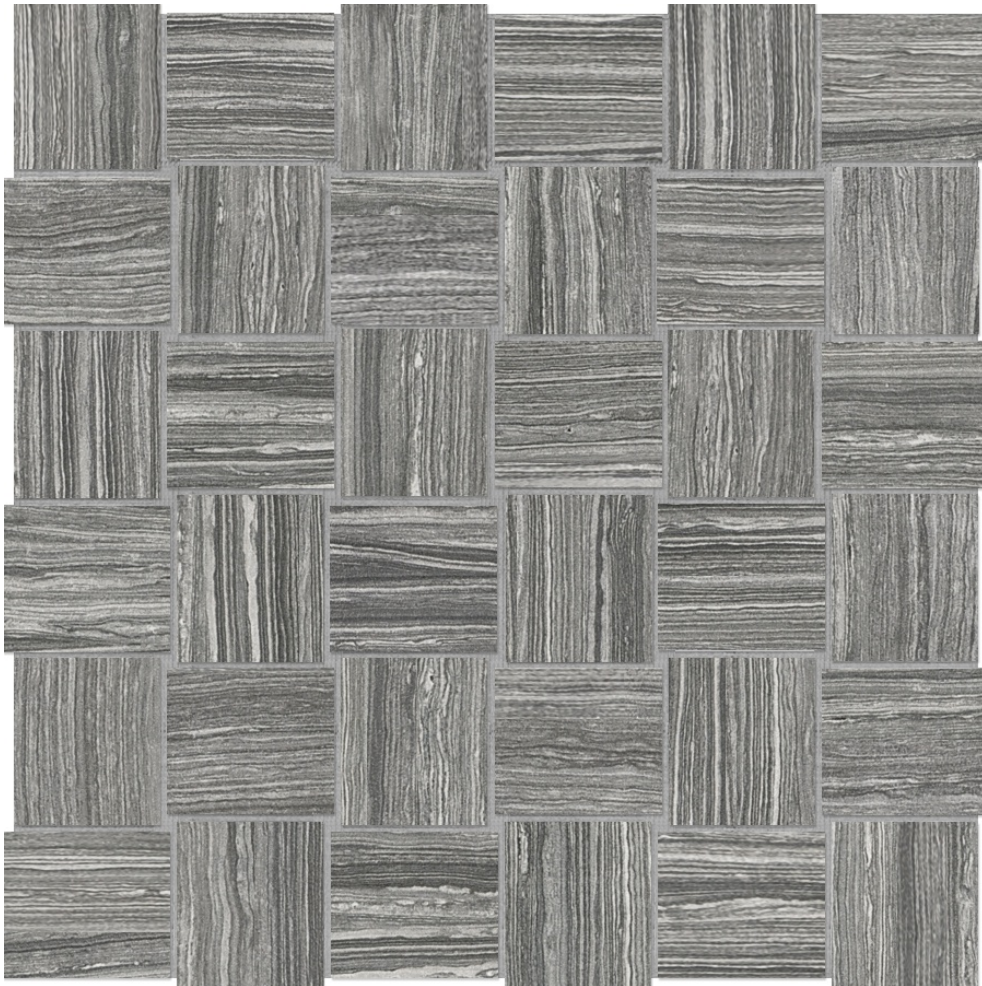

Roma Tile & Marble

PRODUCT

2X2 CARBON BASKETWEAVE

Tile | 12"x12" | Glazed Porcelain

TECHNICAL DATA

CODE: AC4501-00820

NAME: 2x2 Carbon Basketweave

SIZE: 12"x12"

SERIES: Eramosa

FINISH: Matt

LOOK: Marble Look

FAMILY: Tile

FROST RESISTANCE: Yes

MOSAIC TYPE: Mesh-Mounted

PEI: 4

SUITABLE FOR: Indoor