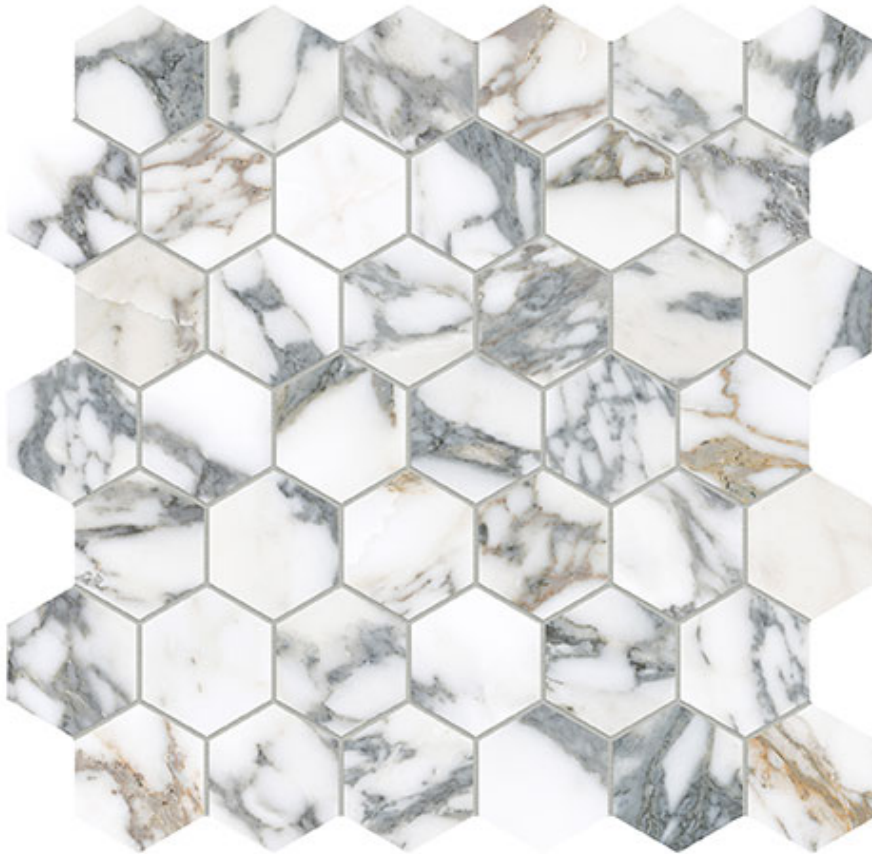

### ROYAL STONEWORKS 2\" data-bbox="128 265 874 288"/>

---

Tile | 12"x12" | Porcelain

ROOM SCENES

## TECHNICAL DATA

CODE: QUSW-IA-HX  
NAME: Royal Stoneworks 2'' Italian Arabescato Hex  
SIZE: 12"x12"  
SERIES: Royal Stoneworks  
FINISH: Honed  
LOOK: Stone Look  
FAMILY: Tile  
MOSAIC TYPE: 2"x2"  
SHADE VARIATION: V3  
SUITABLE FOR: Indoor|Shower  
TYPOLOGY: Porcelain  
TYPE OF PIECE: Mosaic  
USE: Floor and Wall