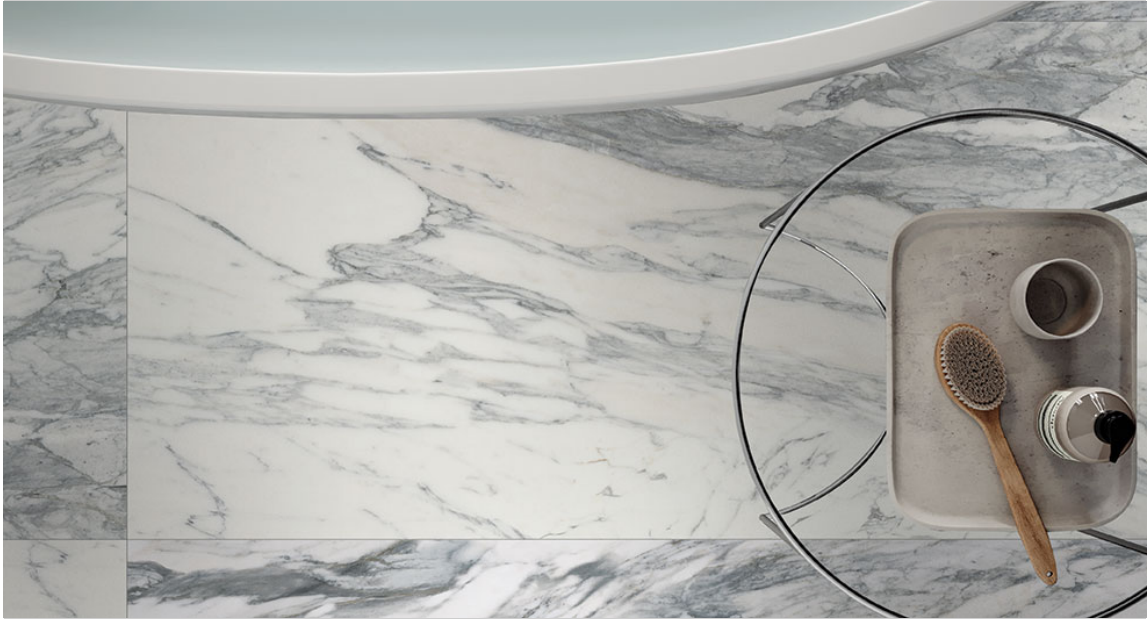

12"x12"
Royal Stoneworks 2" Tuscan Forge Vein Hex | Porcelain

ROOM SCENES

PACKING

Size	Product type	BOX			PALLET		
		pcs	sqft	lb	boxes	sqft	lb
24"x24"	Field Tile	3	11.52		42		
12"x24"	Field Tile	6	11.52		48		
12"x12"	Mosaic	10	9.69		45		