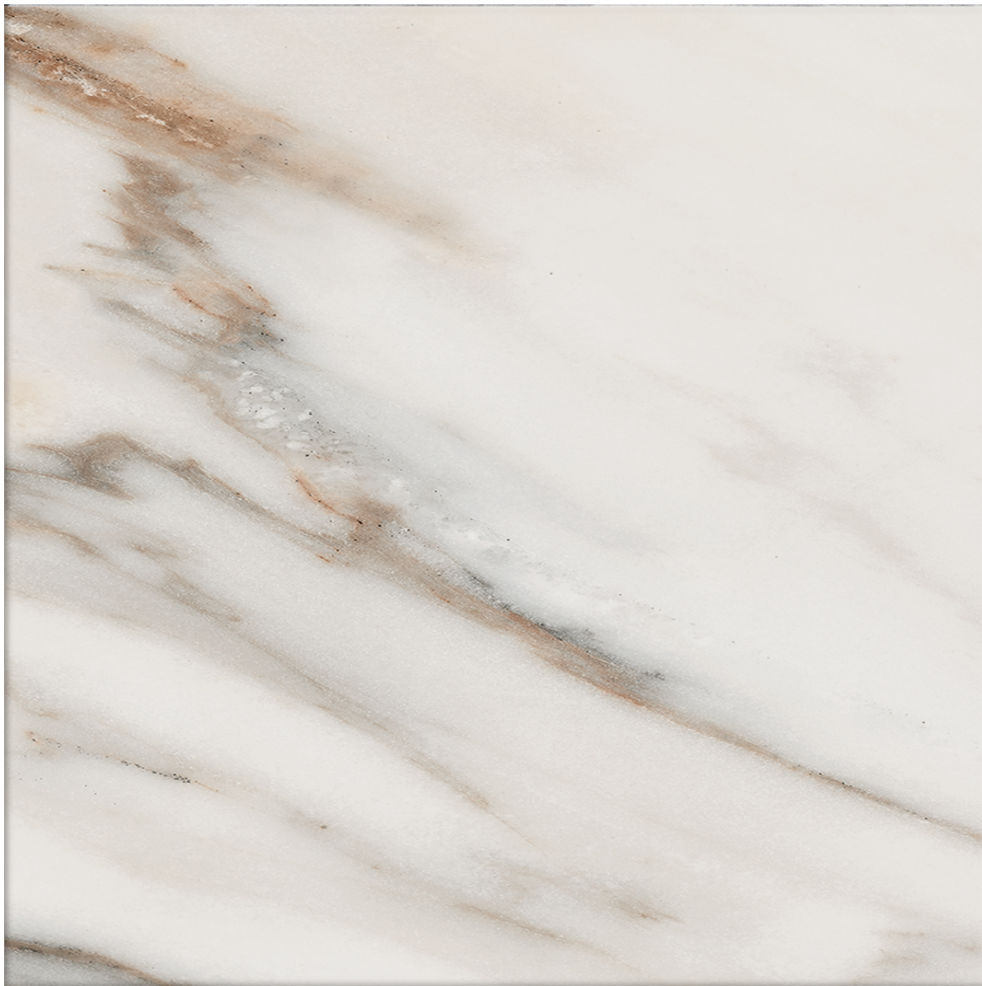

Roma Tile
& Marble

PRODUCT
OBSESSION 10X10 CALACATTA

Tile | 10"x10" | Glazed Porcelain

ROOM SCENES

TECHNICAL DATA

CODE: QUOB-CA-3
NAME: Obsession 10x10 Calacatta
SIZE: 10"x10"
SERIES: Obsession
FINISH: Matt
LOOK: Marble Look
BREAKING STRENGTH: ≥ 1300 N
CHEMICAL RESISTANCE: GA GLA GHA
DCOF: > 0.42
FAMILY: Tile
FROST RESISTANCE: Yes
MOHS: 6
PEI: 4
R VALUE: R9
SHADE VARIATION: V1
STAIN RESISTANCE: 5
SUITABLE FOR: Backsplash|Indoor|Shower
TYPOLOGY: Glazed Porcelain
THICKNESS: 9 mm
TYPE OF PIECE: Field Tile
USE: Floor and Wall
NOTES: 22 graphic variations