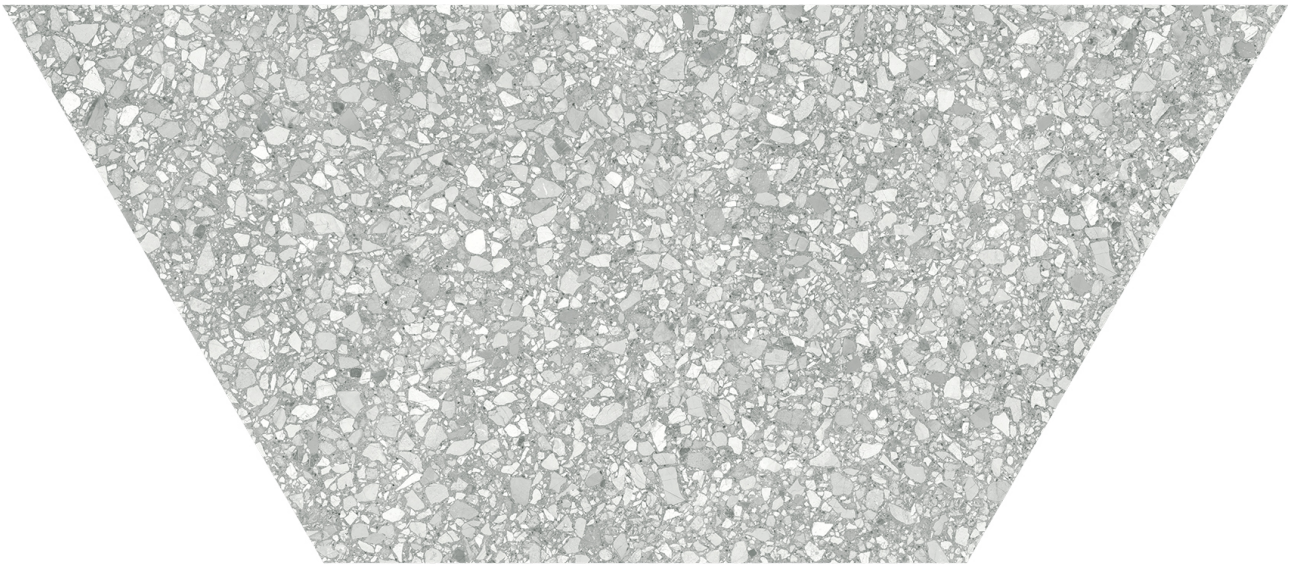

**Roma Tile
& Marble**

PRODUCT

STATION 10X24 ASH HALF HEXAGON

Tile | 10"x24" | Color Body Porcelain

ROOM SCENES

TECHNICAL DATA

CODE: AC4500-09400

NAME: Station 10x24 Ash Half Hexagon

SIZE: 10"x24"

SERIES: Station

FINISH: Matte

LOOK: Terrazo

BREAKING STRENGTH: $\geq 360 \geq 1600$

CHEMICAL RESISTANCE: CLASS A

DCOF: ≥ 0.50

EDGE: Rectified

FAMILY: Tile

FROST RESISTANCE: Yes

PEI: 4

SHADE VARIATION: V3

SUITABLE FOR: Indoor| Outdoor

TYPOLOGY: Color Body Porcelain

THICKNESS: 8.4mm

TYPE OF PIECE: Field Tile