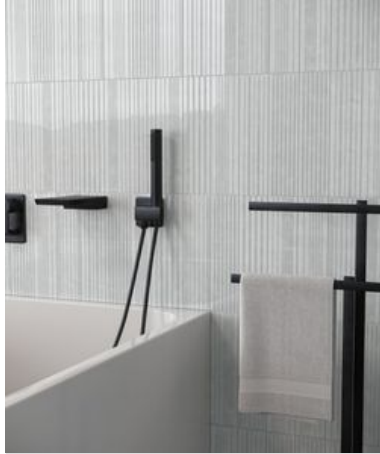

Roma Tile & Marble

PRODUCT

GEOMETRA 3X12 SILVER DIVIDE

Mosaic and Decorative Tile | 3"x12" | Pressed Glazed Ceramic

ROOM SCENES

TECHNICAL DATA

CODE: AC4000-03090

NAME: Geometra 3x12 Silver Divide

SIZE: 3"x12"

SERIES: Geometra

FINISH: Gloss

LOOK: Glass

FAMILY: Mosaic and Decorative Tile

SHADE VARIATION: V2

SUITABLE FOR: Indoor

TYPOLOGY: Pressed Glazed Ceramic