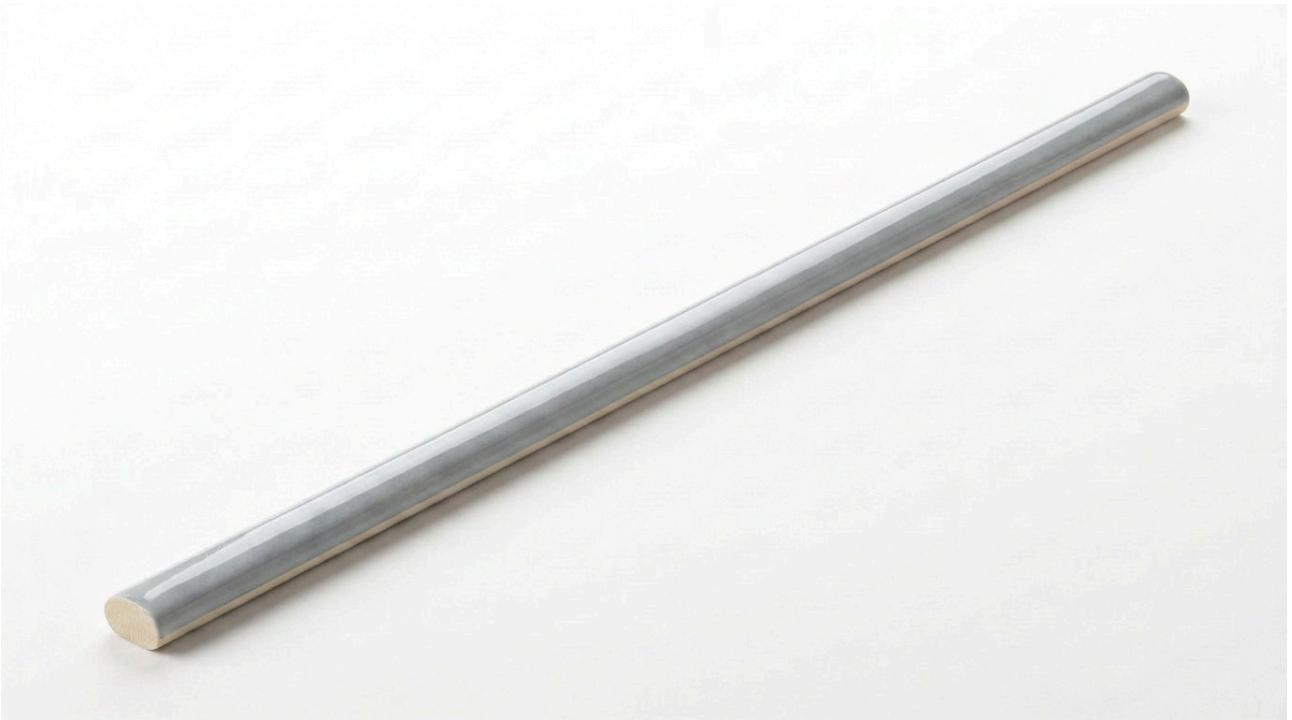

Roma Tile
& Marble

PRODUCT
ARUBA STEEL GLOSS .39X9 TRIM

Tile | .39"x9" | Porcelain

TECHNICAL DATA

CODE: QUAU-ST-SBG
NAME: Aruba Steel Gloss .39x9 Trim
SIZE: .39"x9"
SERIES: Aruba
FINISH: Gloss
LOOK: Subway Tile
FAMILY: Tile
FROST RESISTANCE: Yes
PEI: 4
SUITABLE FOR: Indoor| Outdoor| Pool| Backsplash| Shower
TYPOLOGY: Porcelain
TYPE OF PIECE: Trim
USE: Floor and Wall