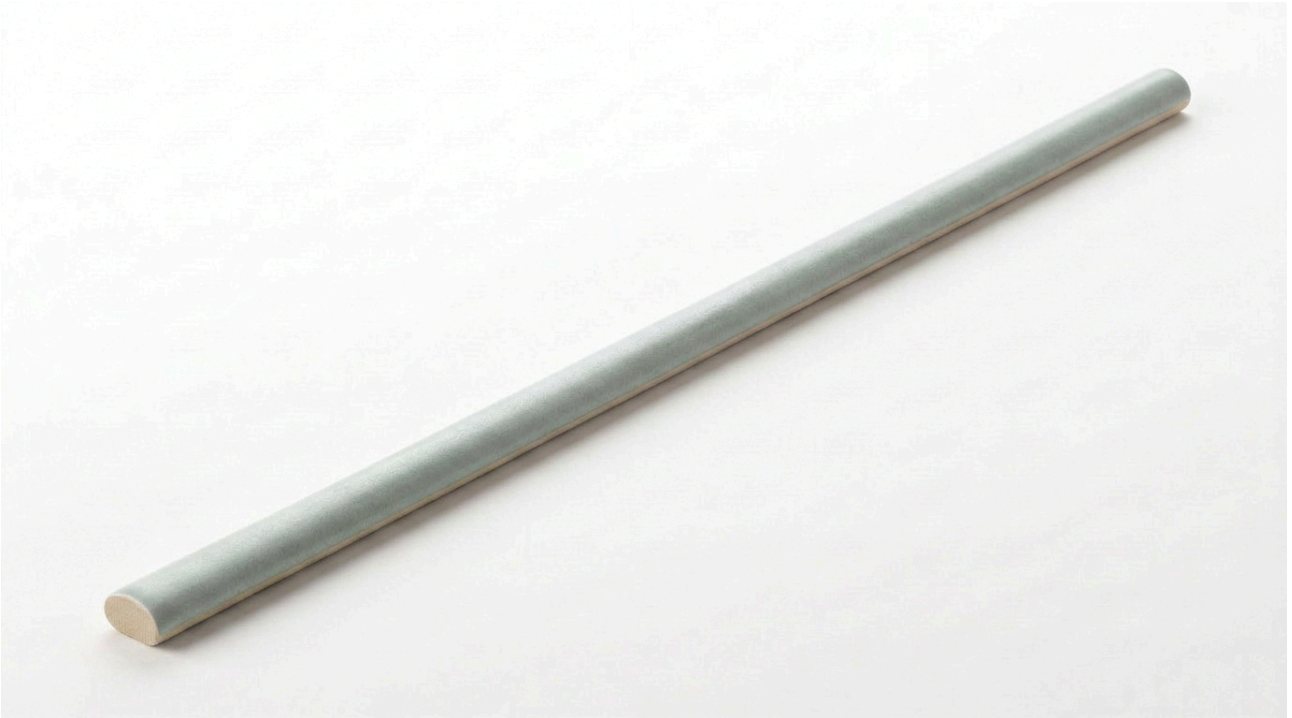

**Roma Tile  
& Marble**

---

**PRODUCT**

**ARUBA TEA MATT .39X9 TRIM**

---

Tile | .39"x9" | Porcelain

## TECHNICAL DATA

CODE: QUAU-TE-SBM  
NAME: Aruba Tea Matt .39x9 Trim  
SIZE: .39"x9"  
SERIES: Aruba  
FINISH: Matt  
LOOK: Subway Tile  
FAMILY: Tile  
FROST RESISTANCE: Yes  
PEI: 4  
SUITABLE FOR: Indoor| Outdoor| Pool| Backsplash| Shower  
TYPOLOGY: Porcelain  
TYPE OF PIECE: Trim  
USE: Floor and Wall