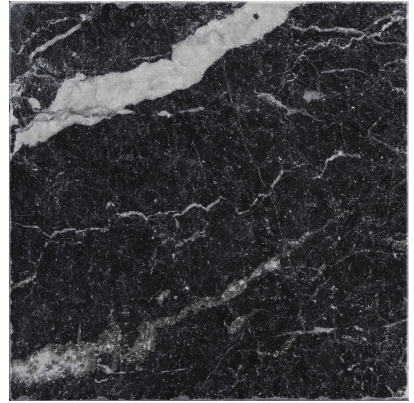

Roma Tile
& Marble

SERIES
OBSESSION

Marble Look | | Glazed Porcelain

Obsession is an ode to the elegance of marble, enhancing its natural beauty through four iconic types: Statuario, Calacatta, Carrara, and Nero. A distinctive feature of the collection is the delicate Matt finish, achieved through the application of fine granules that enrich the product, giving it a soft and silky texture.

PRODUCTS

10"x10"
Obsession 10x10 Calacatta | Glazed Porcelain

10"x10"
Obsession 10x10 Carrara | Glazed Porcelain

10"x10"
Obsession 10x10 Nero | Glazed Porcelain

10"x10"
Obsession 10x10 Statuario | Glazed Porcelain

5"x10"
Obsession 5x10 Calacatta | Glazed Porcelain

5"x10"
Obsession 5x10 Carrara | Glazed Porcelain

5"x10"
Obsession 5x10 Nero | Glazed Porcelain

5"x10"
Obsession 5x10 Statuario | Glazed Porcelain

2.5"x10"
Obsession 2.5x10 Calacatta | Glazed Porcelain