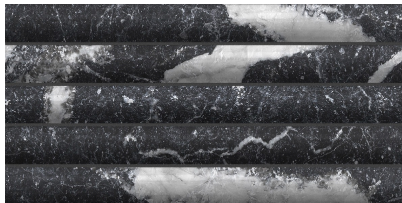

Roma Tile
& Marble

SERIES
OBSESSION

Marble Look | | Glazed Porcelain

Obsession is an ode to the elegance of marble, enhancing its natural beauty through four iconic types: Statuario, Calacatta, Carrara, and Nero. A distinctive feature of the collection is the delicate Matt finish, achieved through the application of fine granules that enrich the product, giving it a soft and silky texture.

PRODUCTS

10"x10"
Obsession 10x10 Calacatta | Glazed Porcelain

10"x10"
Obsession 10x10 Carrara | Glazed Porcelain

10"x10"
Obsession 10x10 Nero | Glazed Porcelain

10"x10"
Obsession 10x10 Statuario | Glazed Porcelain

5"x10"
Obsession 5x10 Calacatta | Glazed Porcelain

5"x10"
Obsession 5x10 Carrara | Glazed Porcelain

5"x10"
Obsession 5x10 Nero | Glazed Porcelain

5"x10"
Obsession 5x10 Statuario | Glazed Porcelain

2.5"x10"
Obsession 2.5x10 Calacatta | Glazed Porcelain