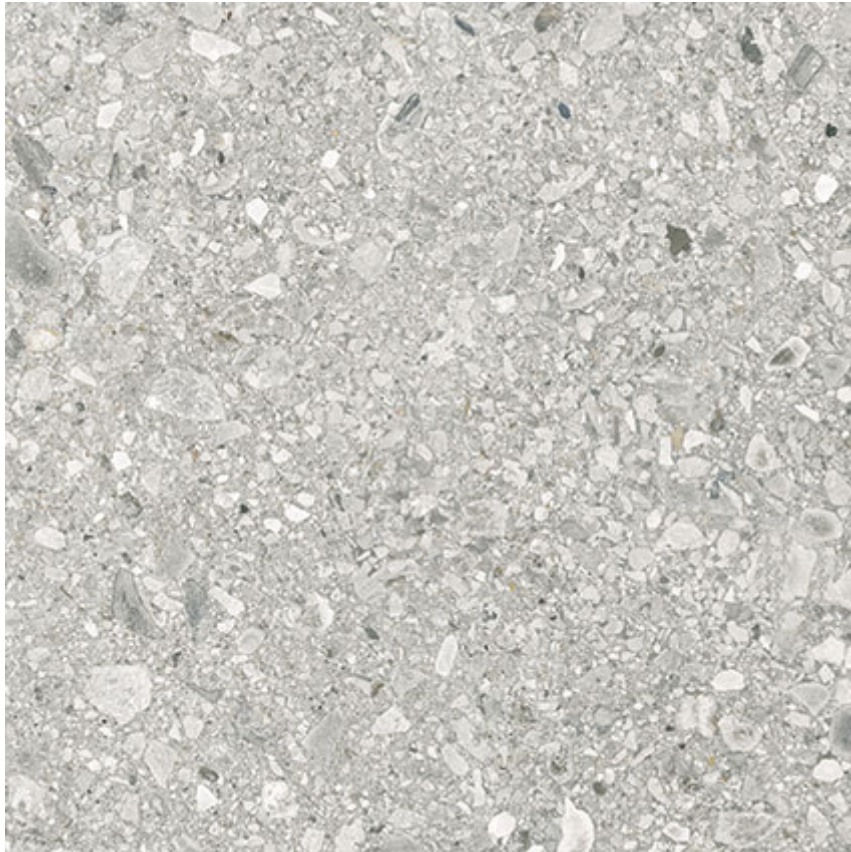

Roma Tile
& Marble

PRODUCT

ROYAL STONEWORKS 24X24 REGAL FOSSIL VEIN HONED

Tile | 24"x24" | Porcelain

TECHNICAL DATA

CODE: QUSW-RF-4H

NAME: Royal Stoneworks 24X24 Regal Fossil Vein Honed

SIZE: 24"x24"

SERIES: Royal Stoneworks

FINISH: Honed

LOOK: Stone Look

EDGE: Rectified

FAMILY: Tile

FROST RESISTANCE: Yes

SHADE VARIATION: V3

SUITABLE FOR: Indoor|Shower

TYPOLOGY: Porcelain

TYPE OF PIECE: Field Tile

USE: Floor and Wall

NOTES: This product is special order and cannot be cancelled, returned, or refunded.

PACKING

Size	Product type	BOX			PALLET		
		pcs	sqft	lb	boxes	sqft	lb
24"x24"	Field Tile	3	11.52		42		