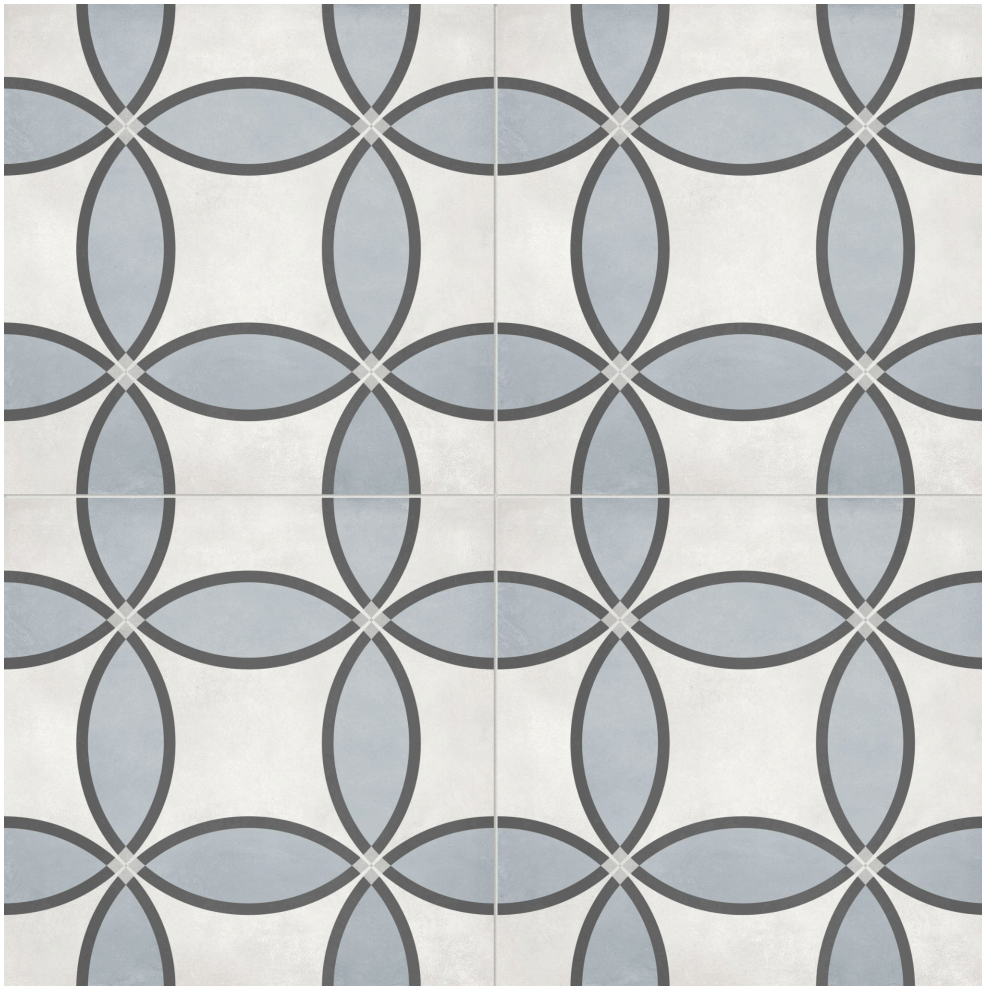

Roma Tile  
& Marble

---

**PRODUCT**  
**FORM 8X8 TIDE ZENITH**

---

Tile | 8"x8" | Pressed Glazed Porcelain

**TECHNICAL DATA**

CODE: AC4500-07690

NAME: Form 8x8 Tide Zenith

SIZE: 8"x8"

SERIES: Form AC

FINISH: Matte

LOOK: Patterned Tiles

BREAKING STRENGTH:  $\geq 310 \geq 1300$

CHEMICAL RESISTANCE: CLASS A

DCOF:  $\geq 0.55$

FAMILY: Tile

FROST RESISTANCE: Yes

PEI: 4

SHADE VARIATION: V2/V3/V4

SUITABLE FOR: Indoor| Outdoor

TYPOLOGY: Pressed Glazed Porcelain

THICKNESS: 9mm

TYPE OF PIECE: Field Tile

USE: Floor and Wall