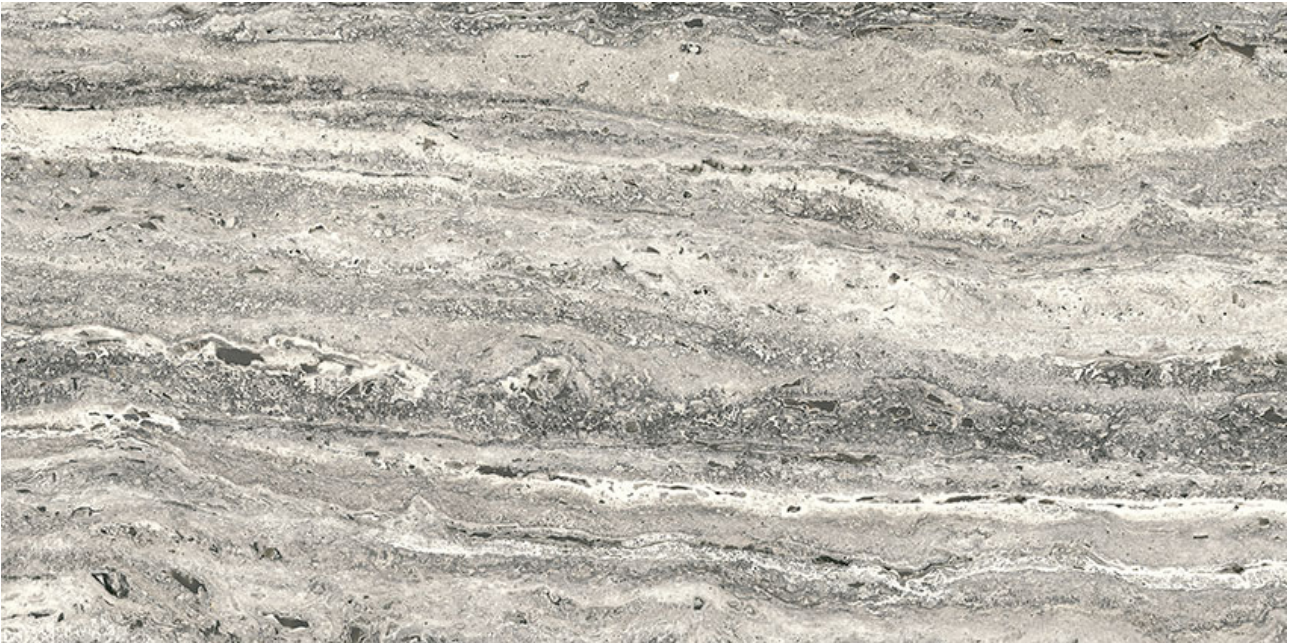

Roma Tile  
& Marble

---

**PRODUCT**

**ROYAL STONEWORKS 12X24 REGAL GREY VEIN GRN**

---

Tile | 12"x24" | Porcelain

## TECHNICAL DATA

CODE: QUSW-RG-5G  
NAME: Royal Stoneworks 12X24 Regal Grey Vein Grn  
SIZE: 12"x24"  
SERIES: Royal Stoneworks  
FINISH: Grained  
LOOK: Stone Look  
EDGE: Rectified  
FAMILY: Tile  
FROST RESISTANCE: Yes  
SUITABLE FOR: Indoor|Shower  
TYPOLOGY: Porcelain  
TYPE OF PIECE: Field Tile  
USE: Floor and Wall