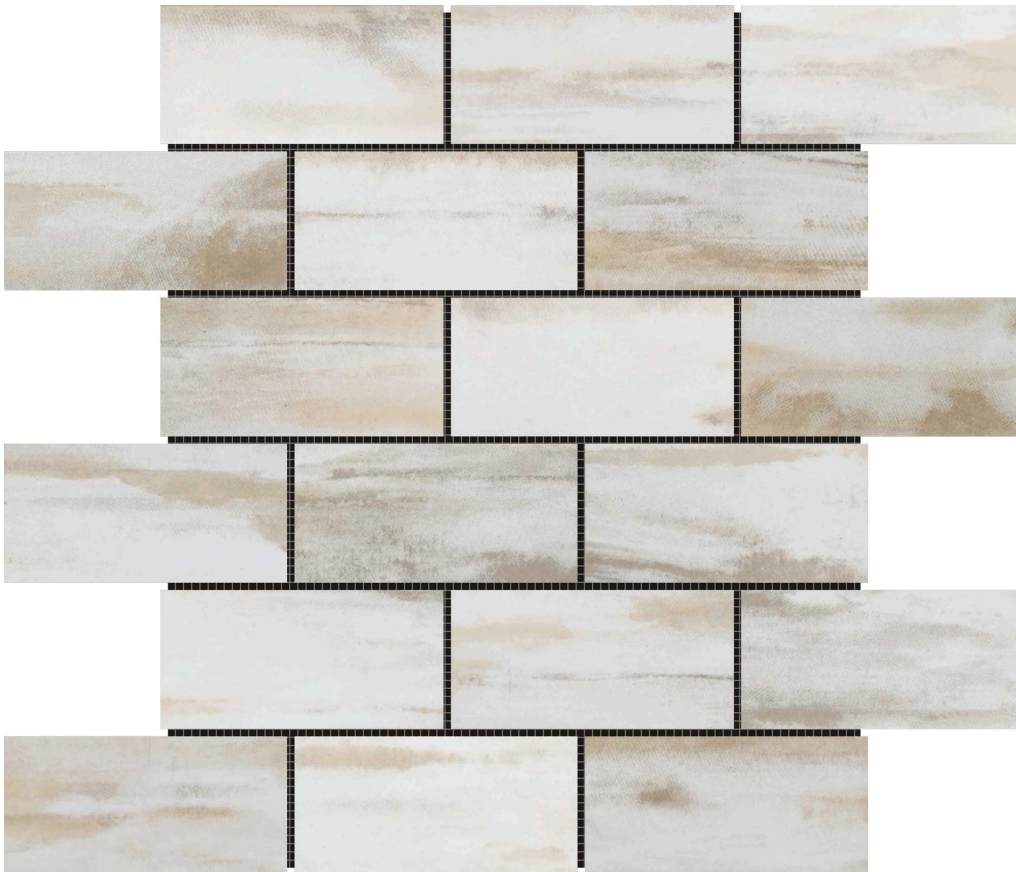

Roma Tile & Marble

PRODUCT

2\X4\" GLAZED CERAMIC BEIGE MIX ROUGH SURFACE MOSAIC

Tile | 12"x12" | Slate

ROOM SCENES

TECHNICAL DATA

CODE: RVCHAWC010
NAME: 2"x4" Glazed Ceramic Beige Mix Rough Surface Mosaic
SIZE: 12"x12"
SERIES: Chelsea Collection
LOOK: Multi-Look Mosaics
FAMILY: Tile
SUITABLE FOR: Backsplash,Indoor,Outdoor,Shower,Pool
TYPOLOGY: Slate
TYPE OF PIECE: Mosaic
USE: Floor and Wall