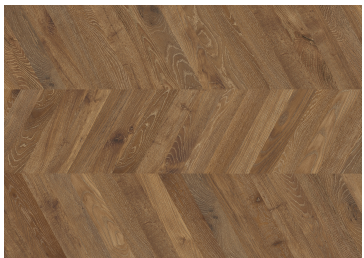

Roma Tile
& Marble

SERIES
TRUE EARTH CHEVRONS

Wood Look | | Fibrano w/ HydroWood

PRODUCTS

12"x48.6"
Chevron American Red Oak | Fibrano w/
HydroWood

12"x48.6"
Chevron Cognac Oak | Fibrano w/ HydroWood

12"x48.6"
Chevron Heritage | Fibrano w/ HydroWood

12"x48.6"
Chevron Kaya Oak Wellington | Fibrano w/
HydroWood

12"x48.6"
Chevron Oak Sevilla Taupe | Fibrano w/
HydroWood

12"x48.6"
Chevron Oak Villa Gold | Fibrano w/ HydroWood

12"x48.6"
Chevron Rustic Oak Brown | Fibrano w/
HydroWood