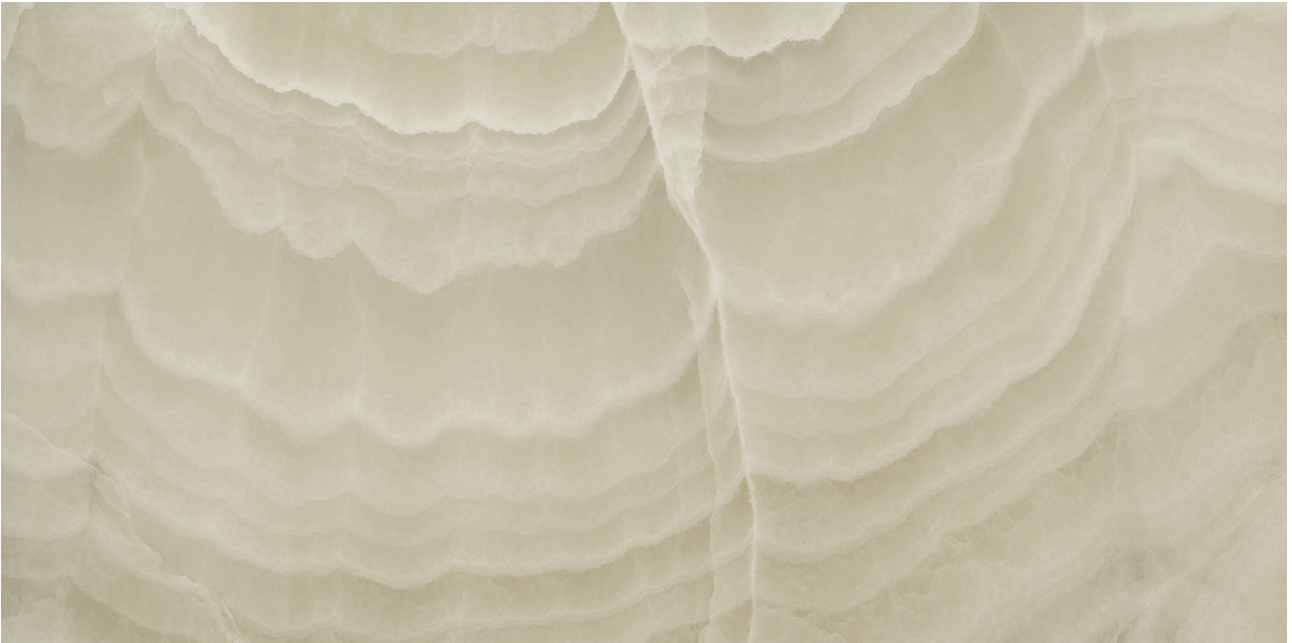

**Roma Tile  
& Marble**

---

**PRODUCT**

**LUSTRA 24X48 ONYX HAZEL HONED**

---

Tile | 24"x48" | Colorsync Porcelain

**TECHNICAL DATA**

CODE: AC8500-04980

NAME: Lustra 24x48 Onyx Hazel Honed

SIZE: 24"x48"

SERIES: Lustra

FINISH: Honed

LOOK: Marble Look

BREAKING STRENGTH:  $\geq 570 \geq 2600$

CHEMICAL RESISTANCE: CLASS A / MIN. CLASS B

DCOF:  $>0.45$

EDGE: Rectified

FAMILY: Tile

FROST RESISTANCE: Yes

SHADE VARIATION: V3

SUITABLE FOR: Indoor| Outdoor

TPOLOGY: Colorsync Porcelain

THICKNESS: 9mm

TYPE OF PIECE: Field Tile