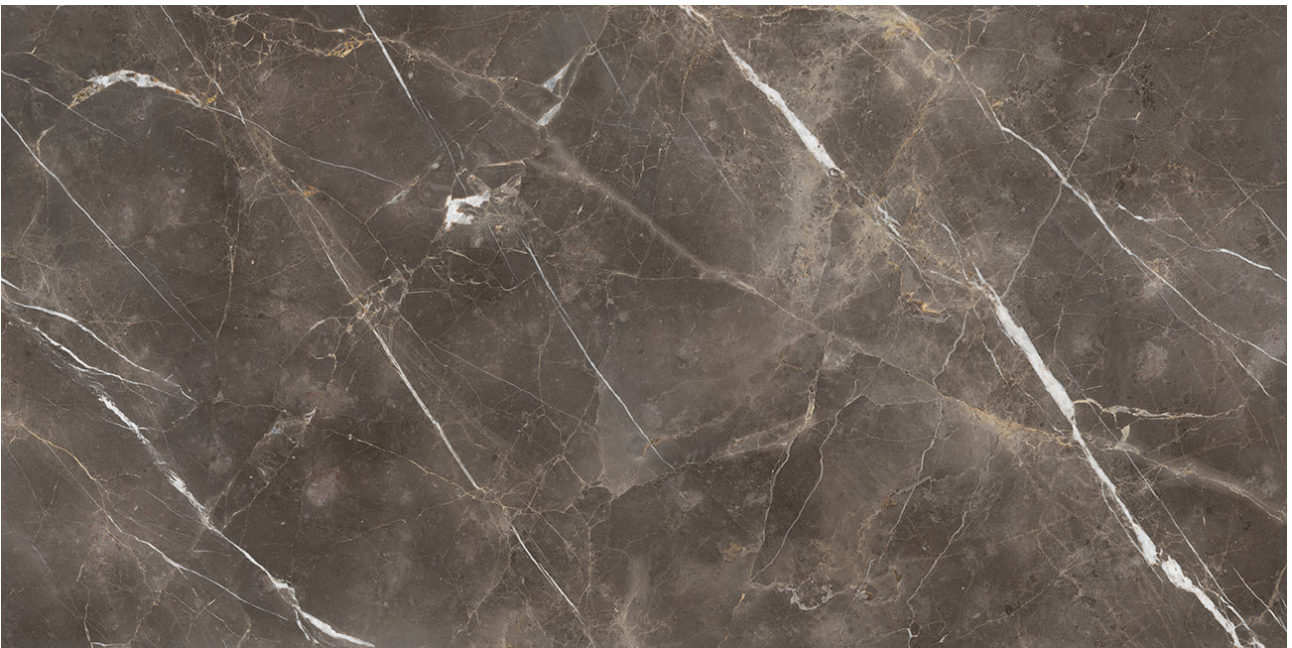

**Roma Tile
& Marble**

PRODUCT
ROYAL STONEWORKS 63X126 REGAL BROWN MARBLE
POLISHED

Tile | 63"x126" | Sintered Slab

TECHNICAL DATA

CODE: QUSW-RM-1P
NAME: Royal Stoneworks 63X126 Regal Brown Marble Polished
SIZE: 63"x126"
SERIES: Royal Stoneworks
FINISH: Polished
LOOK: Stone Look
EDGE: Rectified
FAMILY: Tile
FROST RESISTANCE: Yes
SHADE VARIATION: V3
SUITABLE FOR: Indoor|Shower
TYPOLOGY: Sintered Slab
TYPE OF PIECE: Field Tile
USE: Floor and Wall