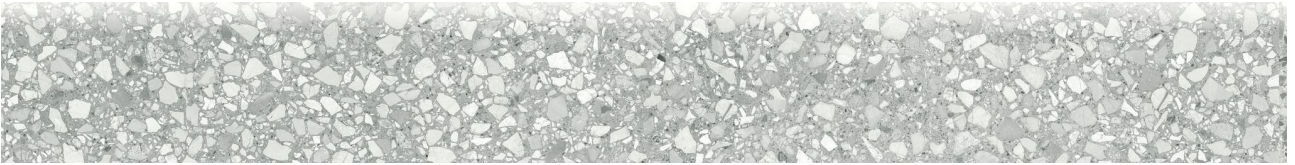

Roma Tile
& Marble

PRODUCT
STATION 3X24 ASH BULLNOSE

Tile | 3"x24" | Color Body Porcelain

TECHNICAL DATA

CODE: AC4502-02770

NAME: Station 3x24 Ash Bullnose

SIZE: 3"x24"

SERIES: Station

FINISH: Matte

LOOK: Terrazo

BREAKING STRENGTH: $\geq 360 \geq 1600$

CHEMICAL RESISTANCE: CLASS A

DCOF: ≥ 0.50

FAMILY: Tile

FROST RESISTANCE: Yes

PEI: 4

SHADE VARIATION: V3

SUITABLE FOR: Indoor| Outdoor

TPOLOGY: Color Body Porcelain

THICKNESS: 8.4mm

TYPE OF PIECE: Trim

USE: Floor and Wall

NOTES: This product is special order and cannot be cancelled, returned, or refunded.