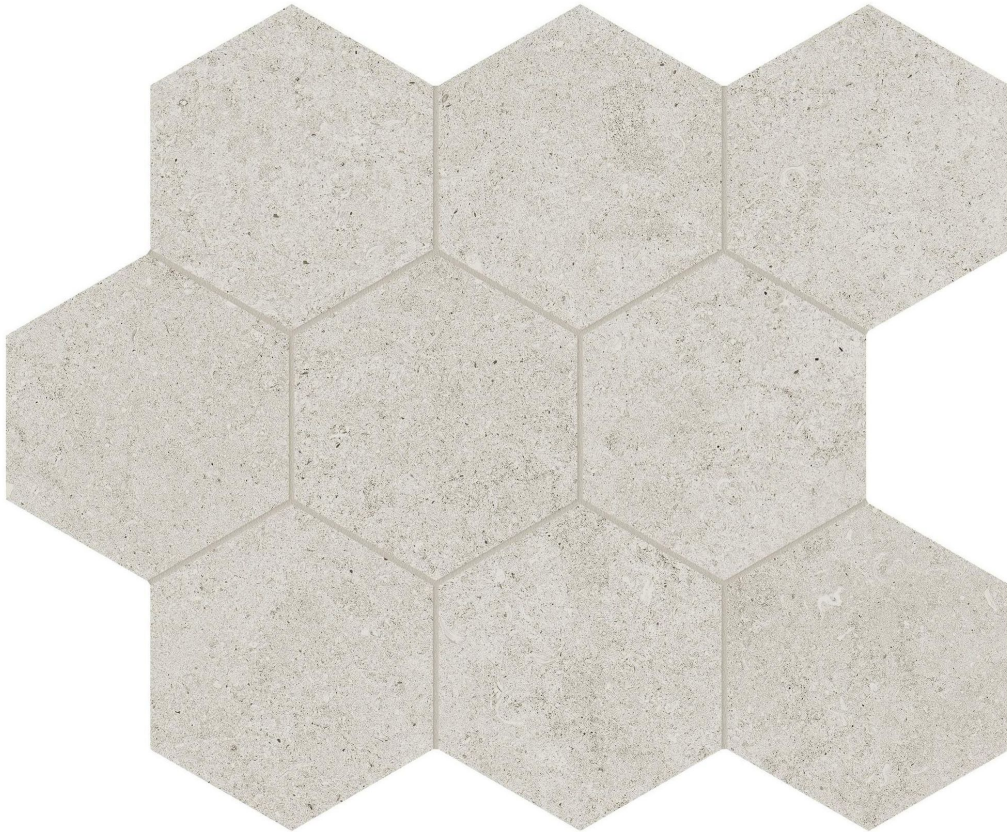

**Roma Tile  
& Marble**

---

**PRODUCT**

**LITHOFORM 4\'' HEX CROSSCUT COAST**

---

Tile | 10.5"x12" | Porcelain

## TECHNICAL DATA

CODE: AC8510-00320

NAME: Lithoform 4" Hex Crosscut Coast

SIZE: 10.5"x12"

SERIES: Lithoform

FINISH: Organic Matte

LOOK: Stone Look

EDGE: Rectified

FAMILY: Tile

SUITABLE FOR: Indoor| Outdoor

TYPOLOGY: Porcelain

TYPE OF PIECE: Mosaic

USE: Floor and Wall

NOTES: This product is special order and cannot be cancelled, returned, or refunded.

**PACKING**

Size	Product type	BOX			PALLET		
		pcs	sqft	lb	boxes	sqft	lb
10.5"x12"	Mosaic	10	7.86		45		