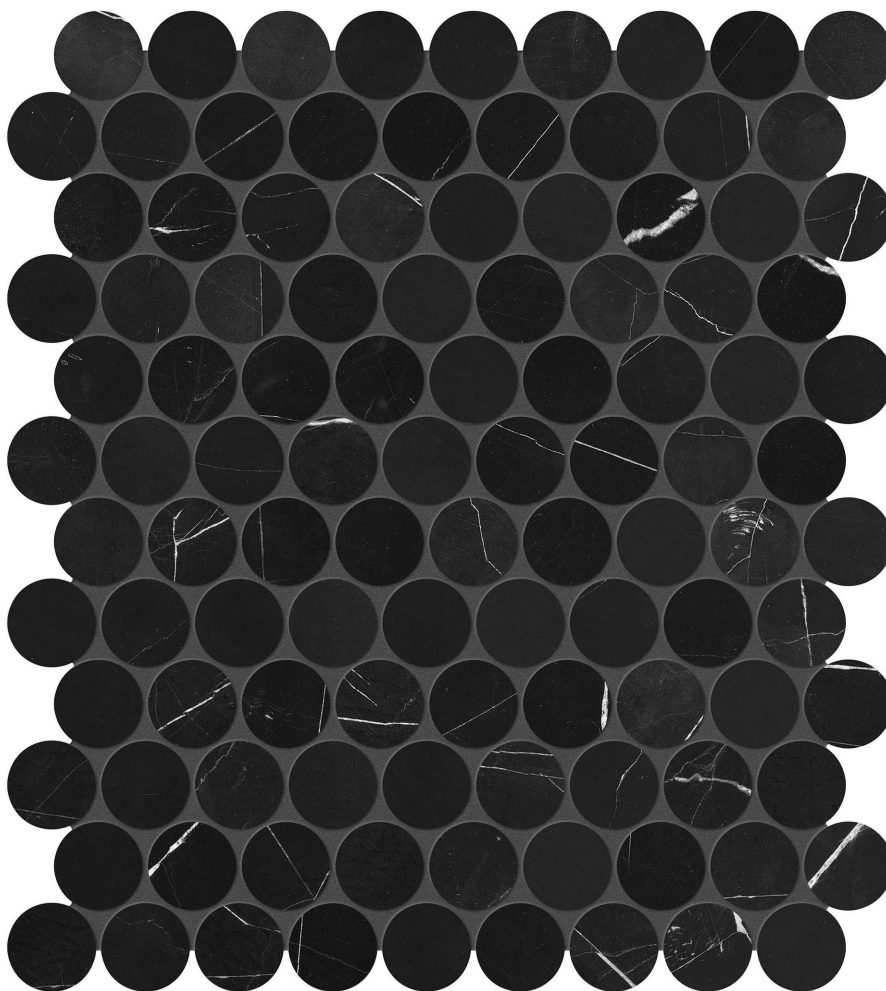

Roma Tile  
& Marble

---

**PRODUCT**

**GALAXIA NERO 1.25 PENNY ROUND MOSAIC**

---

Stone | 10"x14" | Marble

**TECHNICAL DATA**

CODE: AS5001-03040

NAME: Galaxia Nero 1.25 Penny Round Mosaic

SIZE: 10"x14"

SERIES: Galaxia Nero

FINISH: Polished

FAMILY: Stone

MOSAIC TYPE: 1.25"x1.25"

SUITABLE FOR: Indoor|Shower

TPOLOGY: Marble

TYPE OF PIECE: Mosaic

USE: Floor and Wall

NOTES: Sheet size shown is approximate. Actual dimensions refer to individual mosaic chips.

**PACKING**

Size	Product type	BOX			PALLET		
		pcs	sqft	lb	boxes	sqft	lb
10"x14"	Mosaic	5	4.95	25.465		49.5	