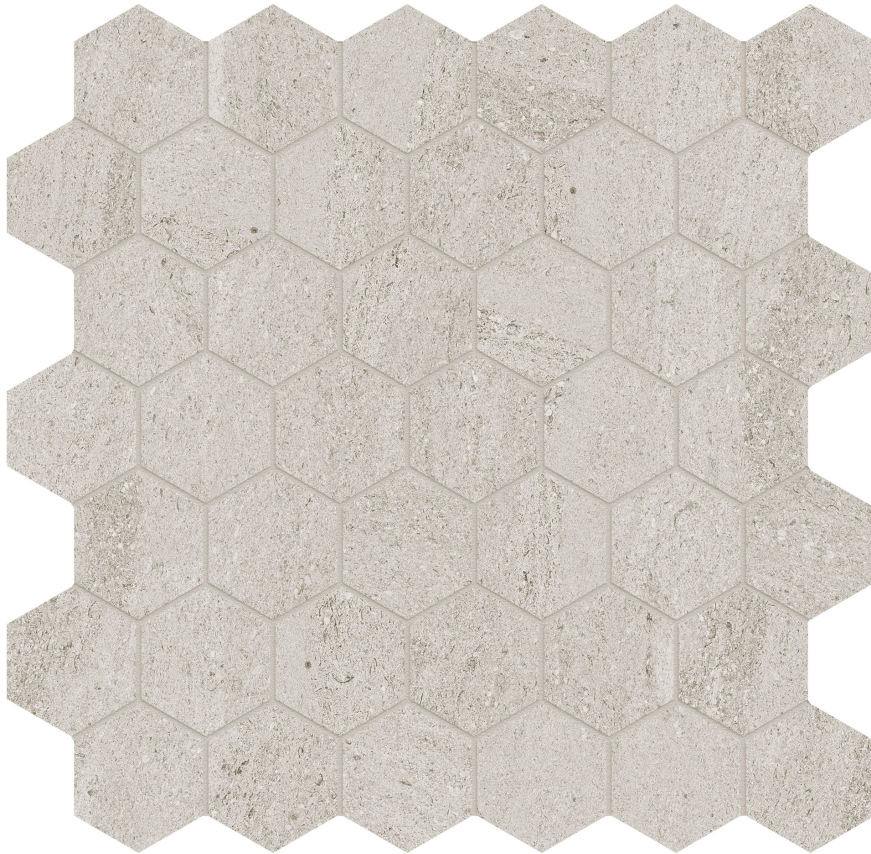

**Roma Tile
& Marble**

PRODUCT

LITHOFORM 2\'' HEX VEINCUT COAST

Tile | 12"x12" | Porcelain

TECHNICAL DATA

CODE: AC8510-00360

NAME: Lithoform 2" Hex Veincut Coast

SIZE: 12"x12"

SERIES: Lithoform

FINISH: Organic Matte

LOOK: Stone Look

EDGE: Rectified

FAMILY: Tile

SUITABLE FOR: Indoor| Outdoor

TYPOLOGY: Porcelain

TYPE OF PIECE: Mosaic