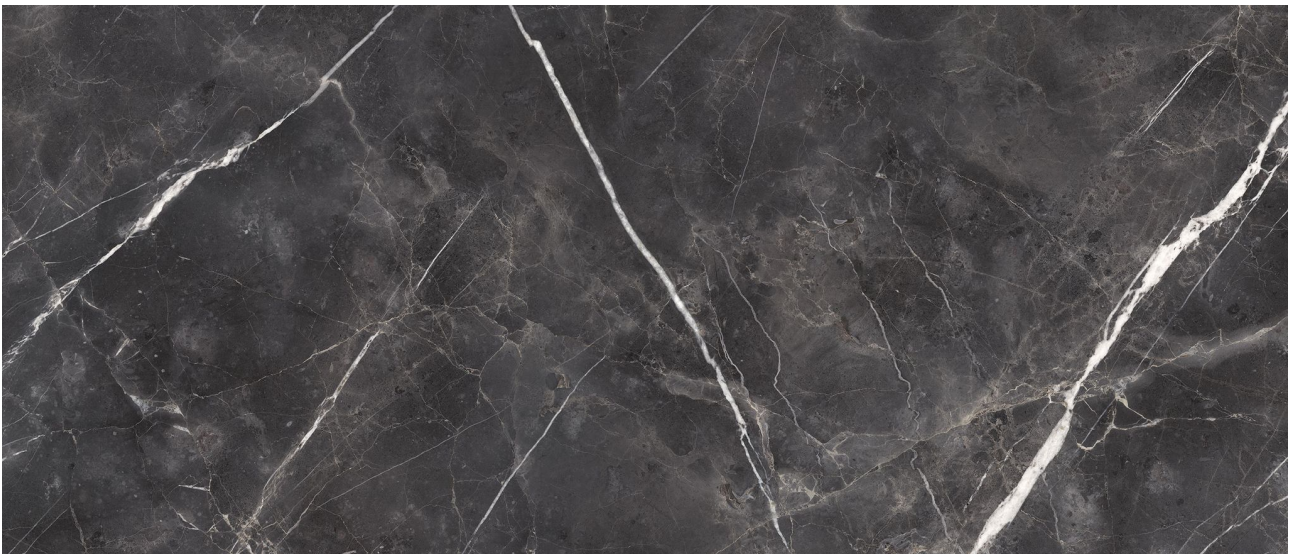

**Roma Tile
& Marble**

PRODUCT
ROYAL STONEWORKS 48X110 TUSCAN FORGE VEIN
POLISHED

Tile | 48"x110" | Sintered Slab

TECHNICAL DATA

CODE: QUSW-TF-2P
NAME: Royal Stoneworks 48X110 Tuscan Forge Vein Polished
SIZE: 48"x110"
SERIES: Royal Stoneworks
FINISH: Polished
LOOK: Stone Look
EDGE: Rectified
FAMILY: Tile
FROST RESISTANCE: Yes
SHADE VARIATION: V3
SUITABLE FOR: Indoor|Shower
TYPOLOGY: Sintered Slab
TYPE OF PIECE: Field Tile
USE: Floor and Wall