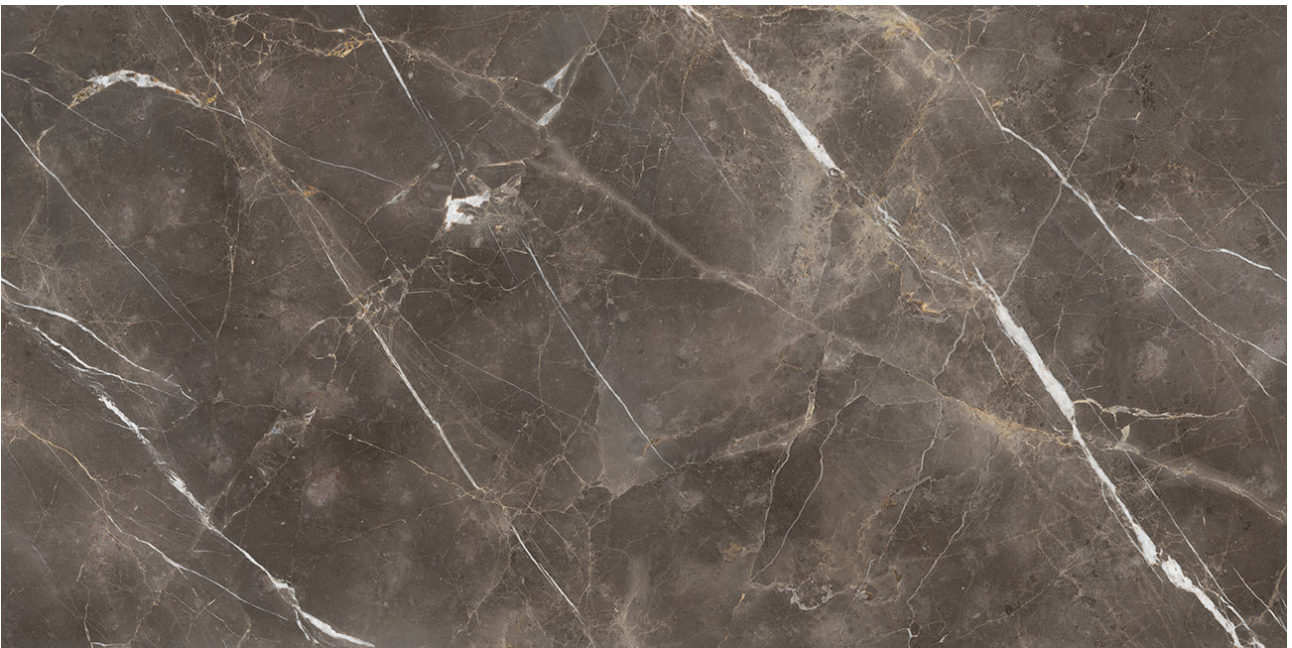

**Roma Tile
& Marble**

PRODUCT
ROYAL STONEWORKS 63X126 REGAL BROWN MARBLE
HONED

Tile | 63"x126" | Sintered Slab

TECHNICAL DATA

CODE: QUSW-RM-1H

NAME: Royal Stoneworks 63X126 Regal Brown Marble Honed

SIZE: 63"x126"

SERIES: Royal Stoneworks

FINISH: Honed

LOOK: Stone Look

EDGE: Rectified

FAMILY: Tile

FROST RESISTANCE: Yes

SHADE VARIATION: V3

SUITABLE FOR: Indoor|Shower

TYPOLOGY: Sintered Slab

TYPE OF PIECE: Field Tile

USE: Floor and Wall

NOTES: This product is special order and cannot be cancelled, returned, or refunded.

PACKING

Size	Product type	BOX			PALLET		
		pcs	sqft	lb	boxes	sqft	lb
63"x126"	Field Tile	1	55.11		1		