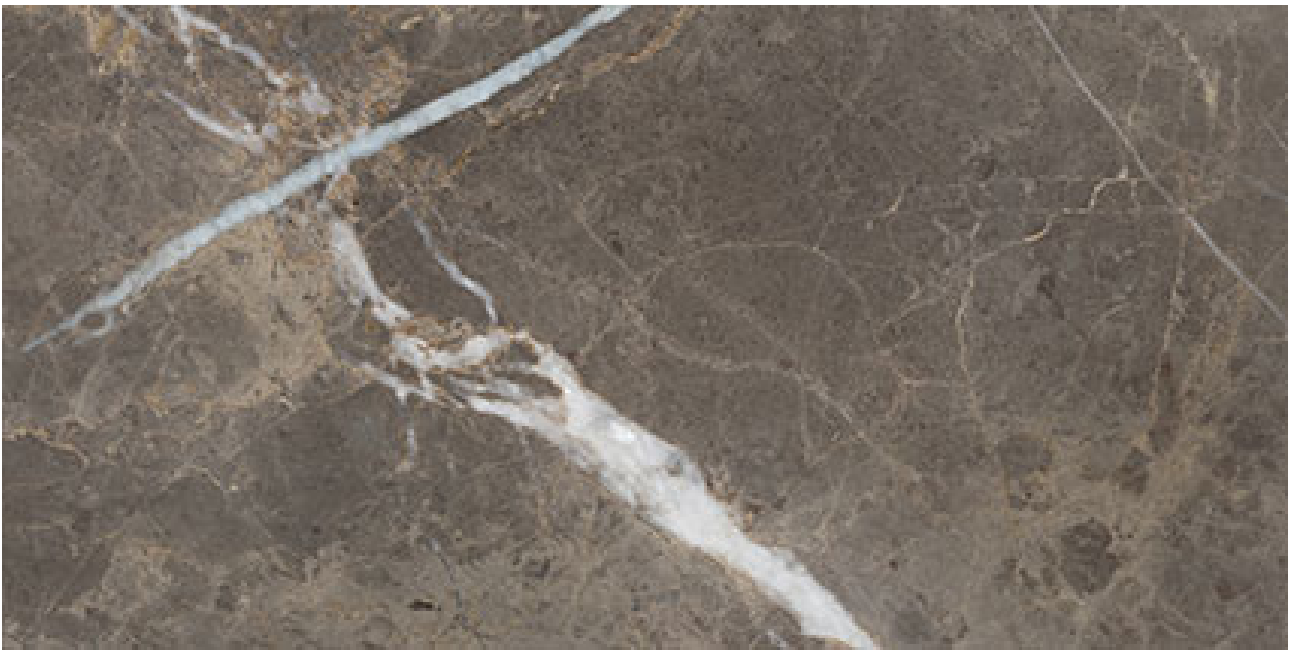

**Roma Tile
& Marble**

PRODUCT
ROYAL STONEWORKS 12X24 REGAL BROWN MARBLE
HONED

Tile | 12"x24" | Porcelain

TECHNICAL DATA

CODE: QUSW-RM-5H

NAME: Royal Stoneworks 12X24 Regal Brown Marble Honed

SIZE: 12"x24"

SERIES: Royal Stoneworks

FINISH: Honed

LOOK: Stone Look

EDGE: Rectified

FAMILY: Tile

FROST RESISTANCE: Yes

SHADE VARIATION: V3

SUITABLE FOR: Indoor|Shower

TYPOLOGY: Porcelain

TYPE OF PIECE: Field Tile

USE: Floor and Wall

NOTES: This product is special order and cannot be cancelled, returned, or refunded.

PACKING

Size	Product type	BOX			PALLET		
		pcs	sqft	lb	boxes	sqft	lb
12"x24"	Field Tile	6	11.52		48		