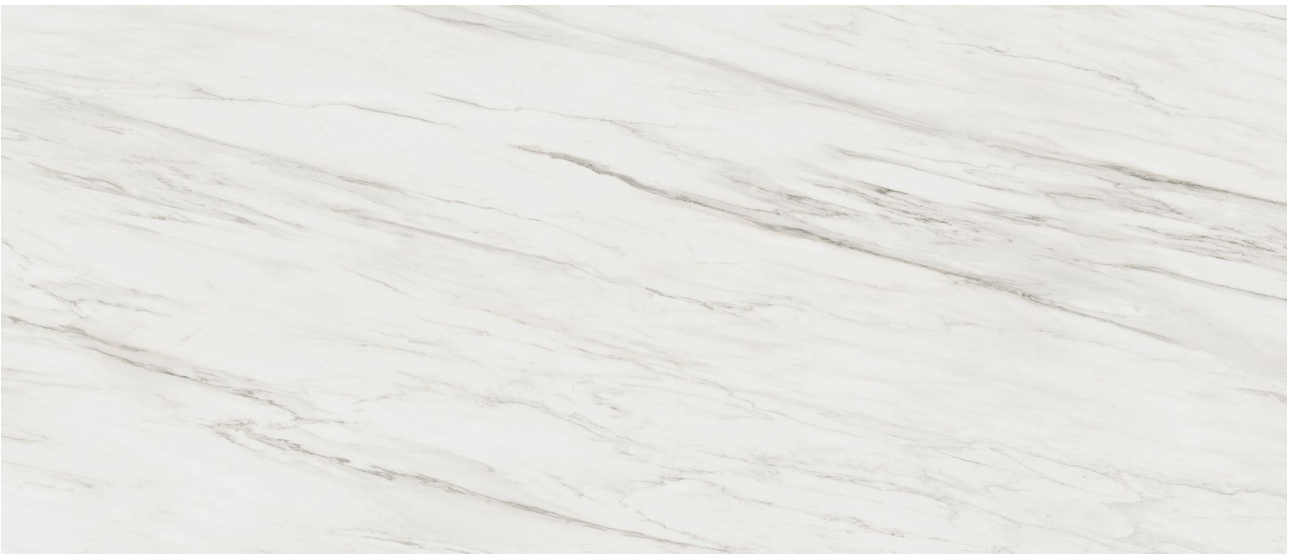

**Roma Tile  
& Marble**

---

**PRODUCT**  
**ROYAL STONEWORKS 48X110 ITALIAN CREAM VEIN**  
**HONED**

---

Tile | 48"x110" | Sintered Slab

ROOM SCENES

**TECHNICAL DATA**

CODE: QUSW-IC-2H

NAME: Royal Stoneworks 48X110 Italian Cream Vein Honed

SIZE: 48"x110"

SERIES: Royal Stoneworks

FINISH: Honed

LOOK: Stone Look

EDGE: Rectified

FAMILY: Tile

FROST RESISTANCE: Yes

SUITABLE FOR: Indoor|Shower

TYPOLOGY: Sintered Slab

TYPE OF PIECE: Field Tile

USE: Floor and Wall

**PACKING**

Size	Product type	BOX			PALLET		
		pcs	sqft	lb	boxes	sqft	lb
48"x110"	Field Tile	1	36.06		36		

**SALES UNIT** Sf